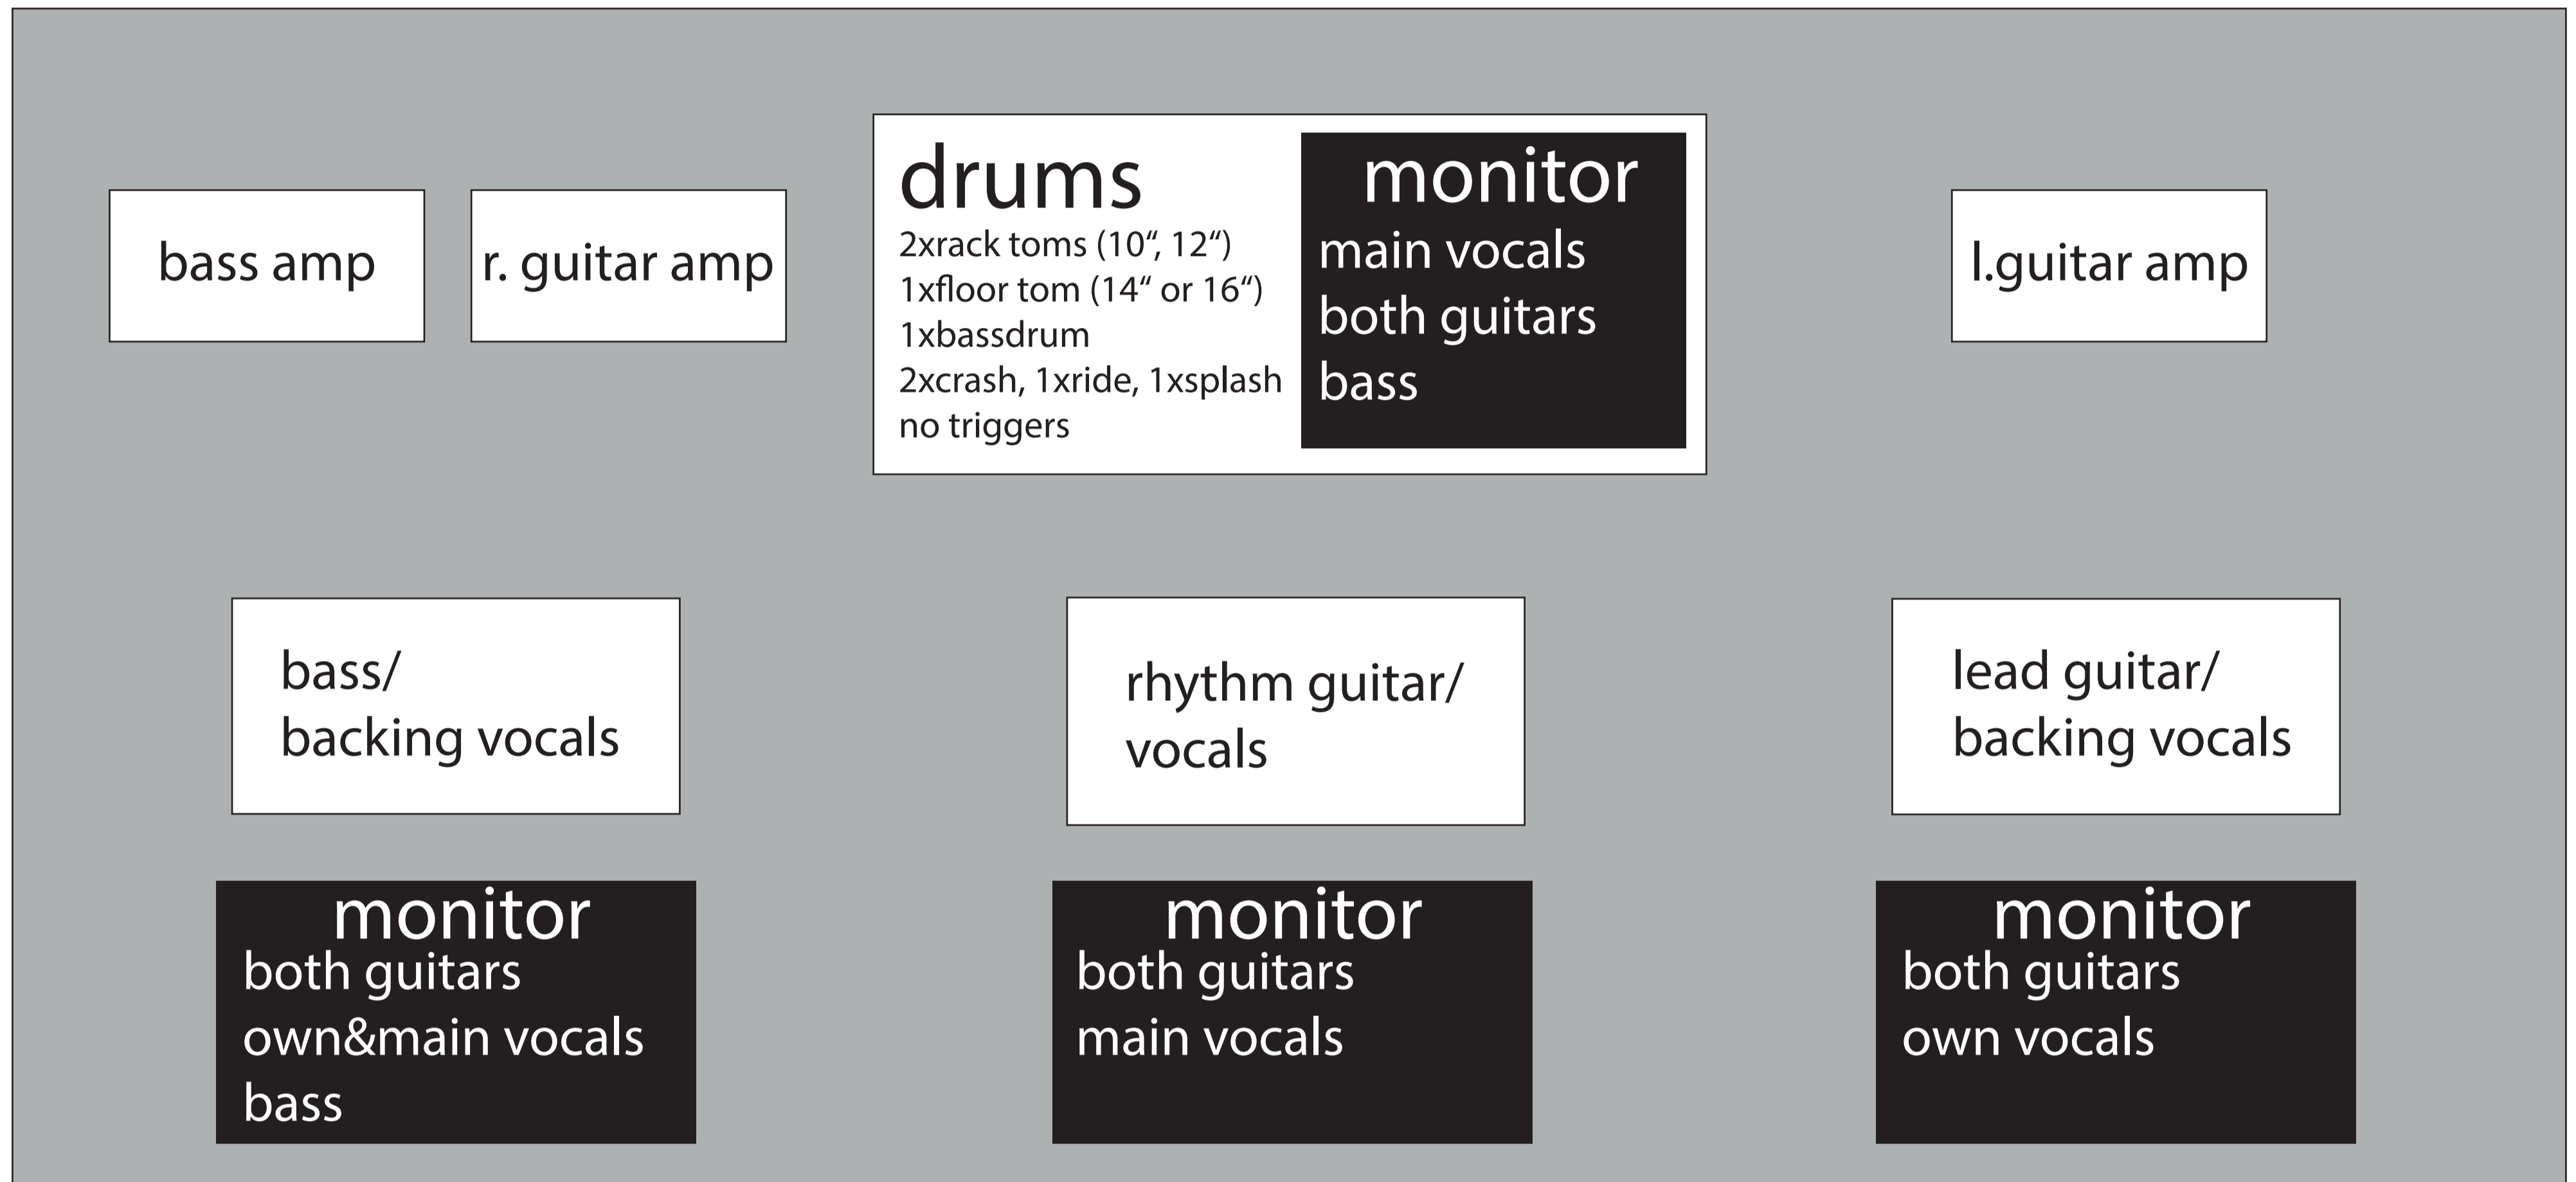

## Stageplan / Techrider

### **Guitar+Bass:**

The guitars should be miked with SM57 (o.t.l.), Bass via D.I. out directly from the amp.

We bring of course our own amps and all the cables for guitars/amps/pedals.

Depending on the size of the stage we use wireless systems.

### **Monitoring:**

There should be at least three monitors on the stage, better if every band member gets his own monitor speaker (as shown above).