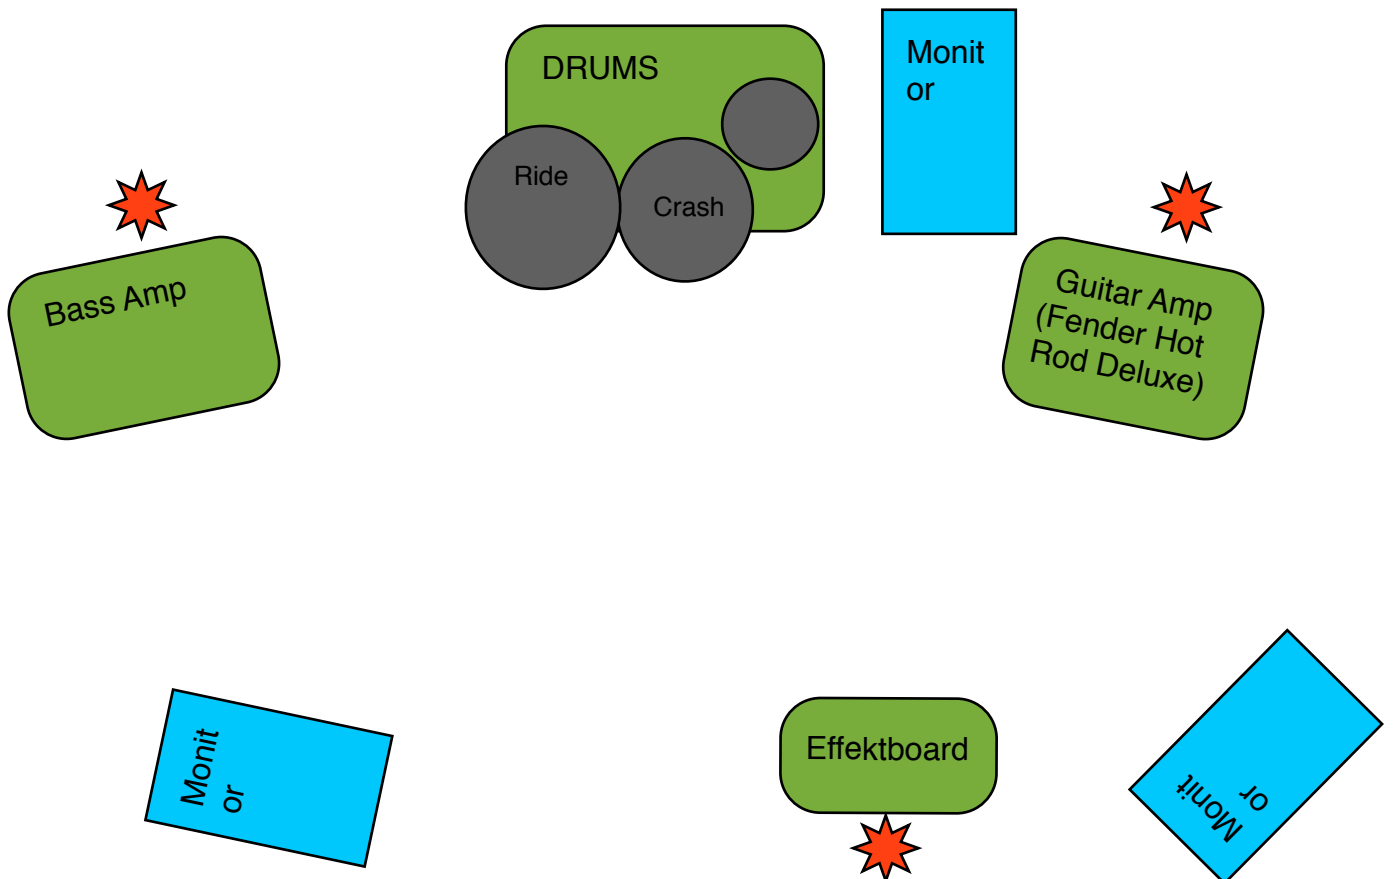

# Technical Rider NotReally (Trio)

Input Liste:

Instruments
Guitar Amp
Bass Amp
<b>Lead Vocals (Drummer!!)</b>
Backing Vocals (Guitar)
Backing Vocals (Bass)
Overhead re
Overhead li
Bass drum
Snare
Tom 1
Tom 2
Floortom 3

Stageplot:  = Steckdose benötigt!