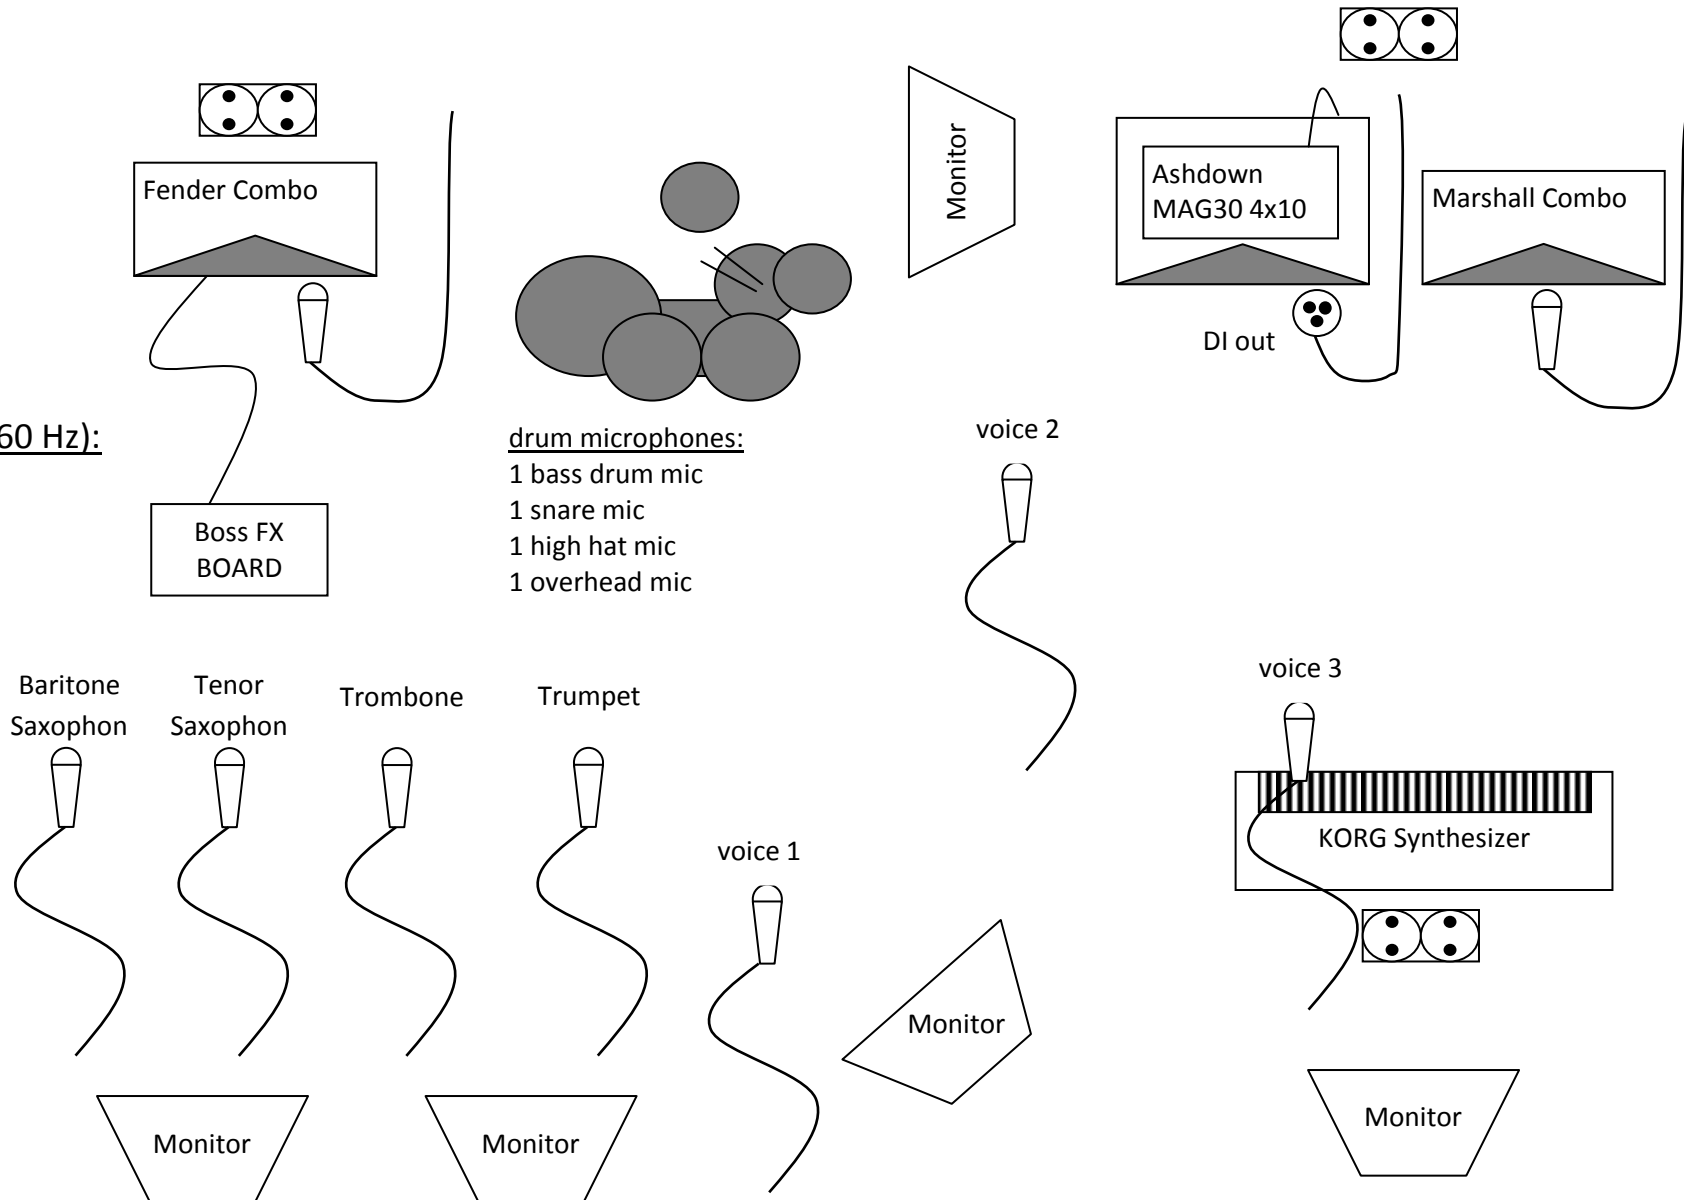

Power sockets (~240V / 50-60 Hz):

- 3x 2 power sockets

Monitoring:

- 1x drum
- 1x synthesizer
- 1x voice 1
- 2x brass section

Outputs:

- 1x DI out XLR (bass amp)
- 2x 6.5mm jack (synthesizer)

drum microphones:

- 1 bass drum mic
- 1 snare mic
- 1 high hat mic
- 1 overhead mic

Baritone Saxophon Tenor Saxophon Trombone Trumpet

voice 1

voice 2

voice 3

Fender Combo

Boss FX BOARD

Ashdown
MAG30 4x10

Marshall Combo

DI out

KORG Synthesizer

Monitor

Monitor

Monitor

Monitor

Monitor