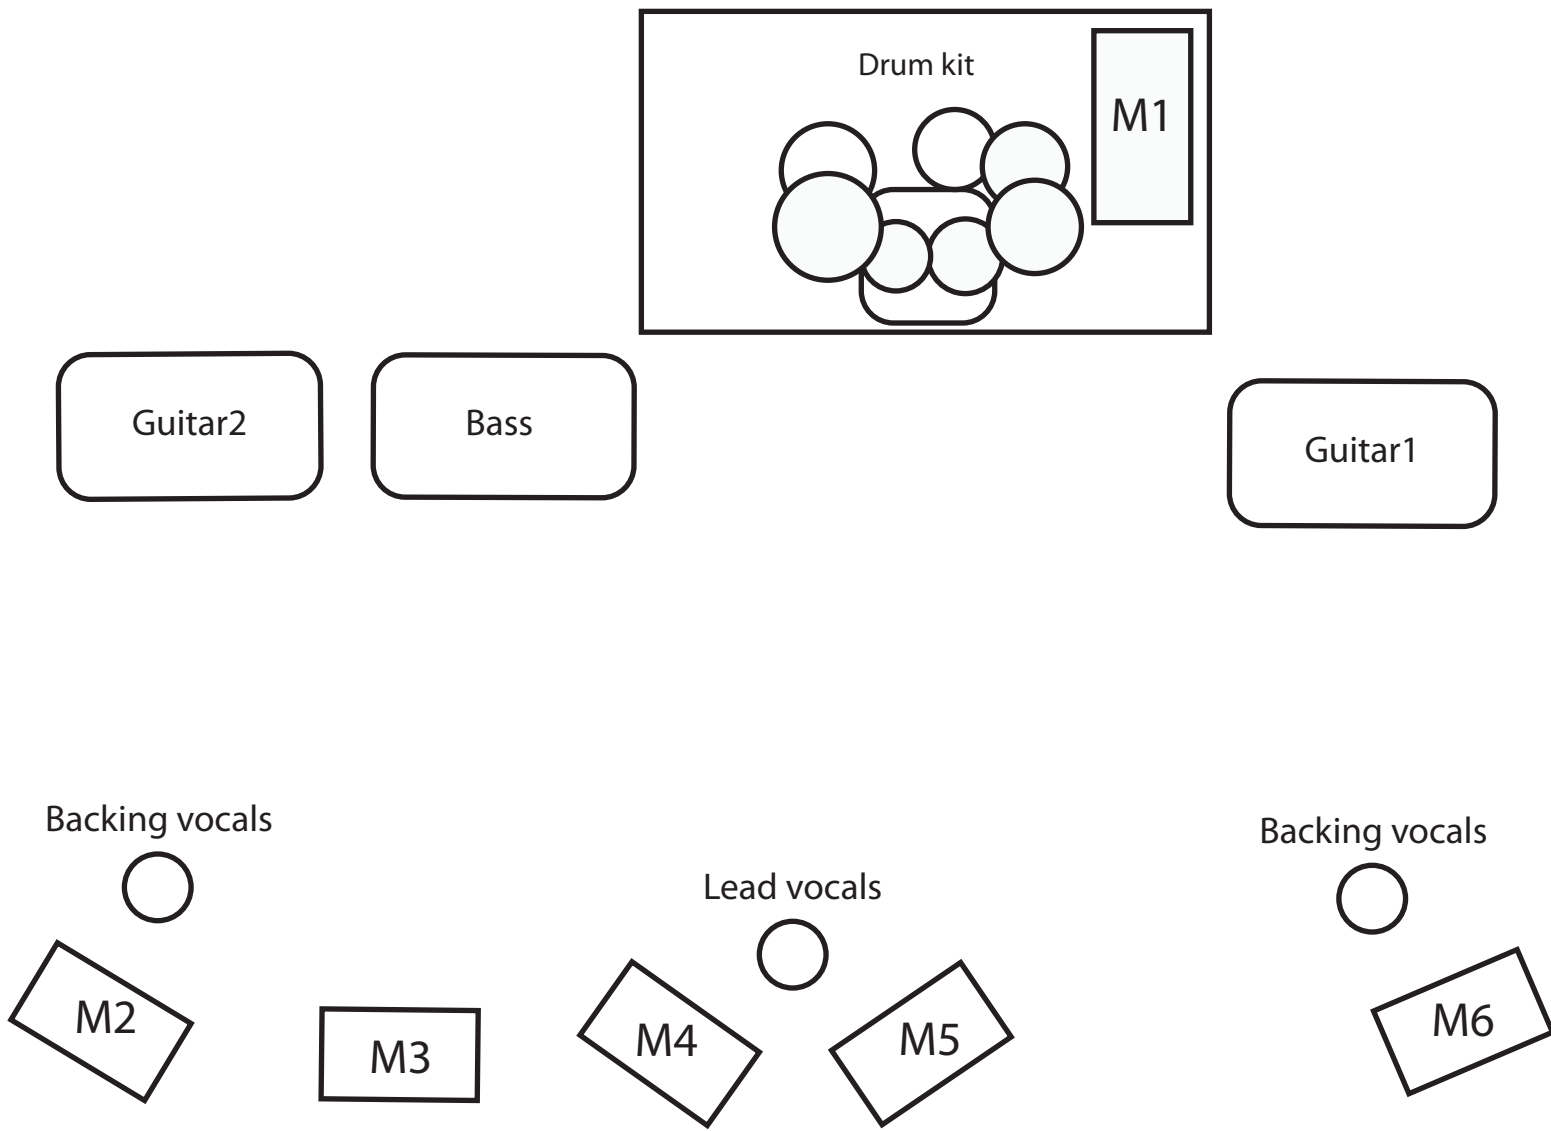

# CHAINED BRIDE

## Stage Plot

## Audience

Name	Instrument	Technical specs/additional info
M.Saulitis	Vocals	Vocal microphone, two monitors (M4&M5*)
R.Sreibers	Guitar/backing vocals	Valve guitar amp, vocal microphone, stage monitor (M6*)
K.Ezerins	Bass	Bass guitar amp, stage monitor (M3*)
V.Cibulskis	Drums	Drum kit + full drum microphone set, stage monitor (M1)
K.Steinmanis	Guitar/backing vocals	Valve guitar amp, vocal microphone, stage monitor (M2*)