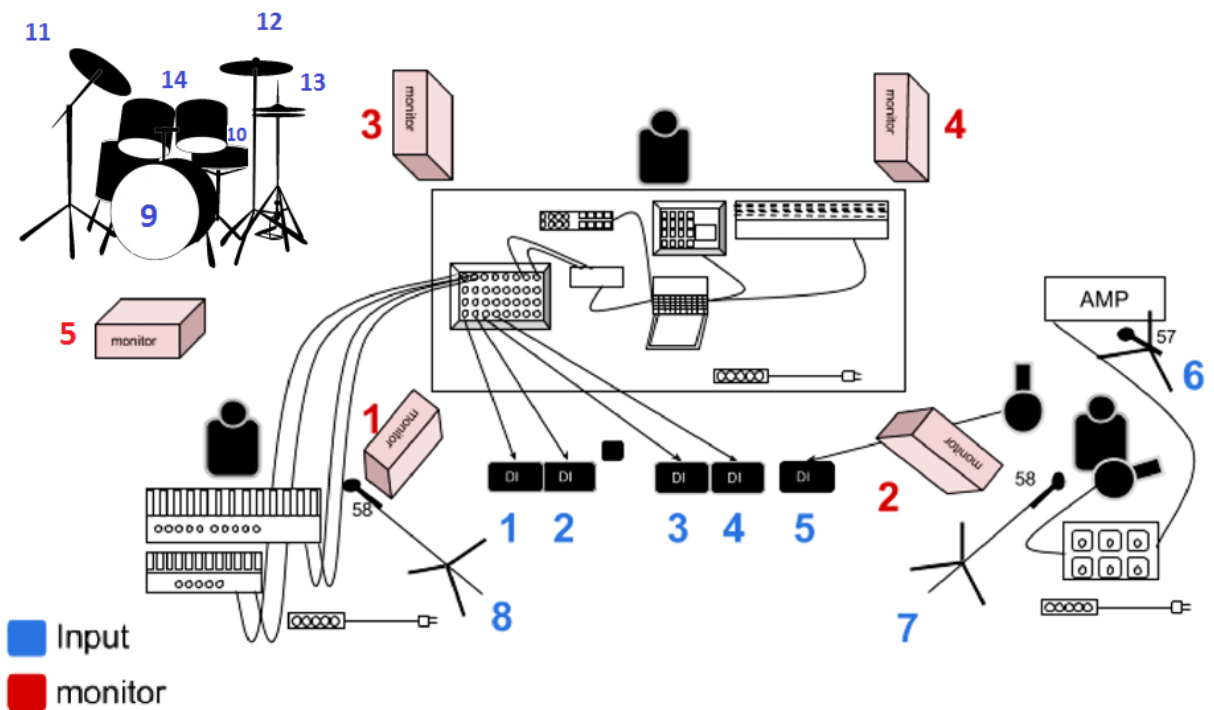

Video Requirements

- 1 x Projector minimum 4000/5000 lumens; projector out: VGA or DVI (according to the stage and event characteristics).
- 1 x Projection screen, 4:3 format, ideally 4 by 3 metres, depending on the stage and place (the bigger size, the better).
- 1 x VGA or DVI Extension Cable (for Mac video output to the projector) for the video link to the left of the desk stage artist.

Backline Requirements

- 1 x VOX Ac30 or Fender Twin Reverb (other guitar amplifiers must be consensuated)

Other requirements

- 1 x big Rosco table/stand 200x100x80
- 2 x Guitar stand
- 3 x 220V extension with at least 5 free power points on each of them.

Timing

- set up: 20 minutes
- sound check: 1 hour
- video check: 10 minutes

Lighting Requirements

- Low light, red-blue colors preferred not directly addressed to the artists
- Smoke Machine
- Lighting should always respect video projections

Stage Plot - with monitoring and channels

Stage Plot - Stage Positioning

Patch List

Channel	Instrument	Input	FX	Monitor Send
1	PC - Left	DI	-	1,2,3,4
2	PC - Right	DI	-	1,2,3,4
3	Synths - Left	DI	-	1,2,3,4
4	Synths - Right	DI	-	1,2,3,4
5	Acoustic Guitar	DI	-	1,2,3,4
6	Electric Guitar	Sm 57	-	1,2,3,4
7	Voice 1	Sm 58	Hall Reverb	1,2
8	Voice 2	Sm 58	Hall Reverb	1,2
9	Drumset (bass drum) *	Shure Beta 52a or similar	-	1,2,3,4
10	Drumset (snare drum)*	Sm 57 or similar	-	1,2,3,4
11	Drumset (ambient)*	Overhead mic	-	1,2,3,4
12	Drumset (ambient)*	Overhead mic	-	1,2,3,4
13	Drumset (hi-hat)*	Sm 57 or similar	-	1,2,3,4
14	Drumset (toms)*	Sm 57 or similar	-	1,2,3,4