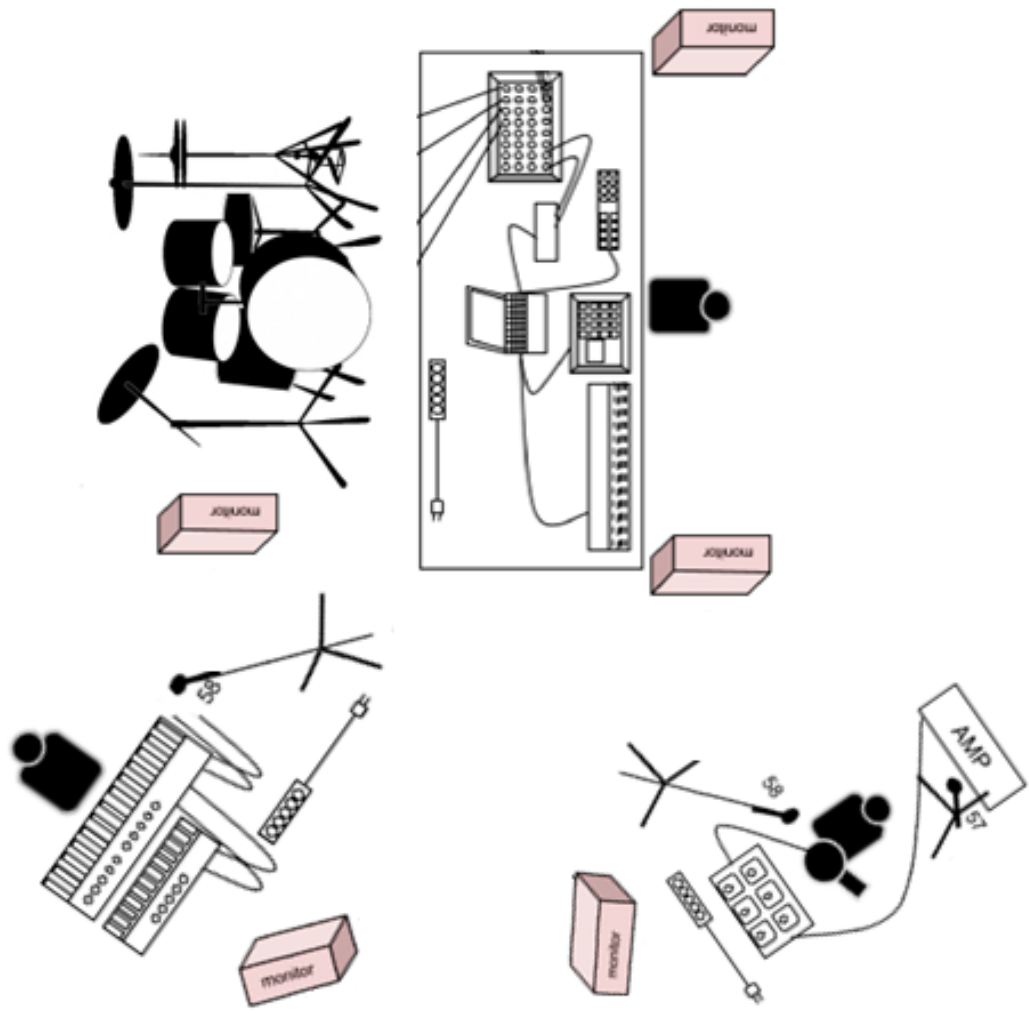

Timing

- set up: 20 minutes
- sound check: 1 hour
- video check: 10 minutes

Lighting Requirements

- Low light, red-blue colors preferred not directly addressed to the artists
- Smoke Machine
- Lighting should always respect video projections

Stage Plot - with monitoring and channels

Stage Plot - Stage Positioning

Patch List

Channel	Instrument	Input	FX	Monitor Send
1	PC - Left	DI	-	1,2,3,4
2	PC - Right	DI	-	1,2,3,4
3	Synths - Left	DI	-	1,2,3,4
4	Synths - Right	DI	-	1,2,3,4
5	Acoustic Guitar	DI	-	1,2,3,4
6	Electric Guitar	Sm 57	-	1,2,3,4
7	Voice 1	Sm 58	Hall Reverb	1,2
8	Voice 2	Sm 58	Hall Reverb	1,2
9	Drumset (bass drum) *	Shure Beta 52a or similar	-	1,2,3,4
10	Drumset (snare drum)*	Sm 57 or similar	-	1,2,3,4
11	Drumset (ambient)*	Overhead mic	-	1,2,3,4
12	Drumset (ambient)*	Overhead mic	-	1,2,3,4
13	Drumset (hi-hat)*	Sm 57 or similar	-	1,2,3,4
14	Drumset (toms)*	Sm 57 or similar	-	1,2,3,4