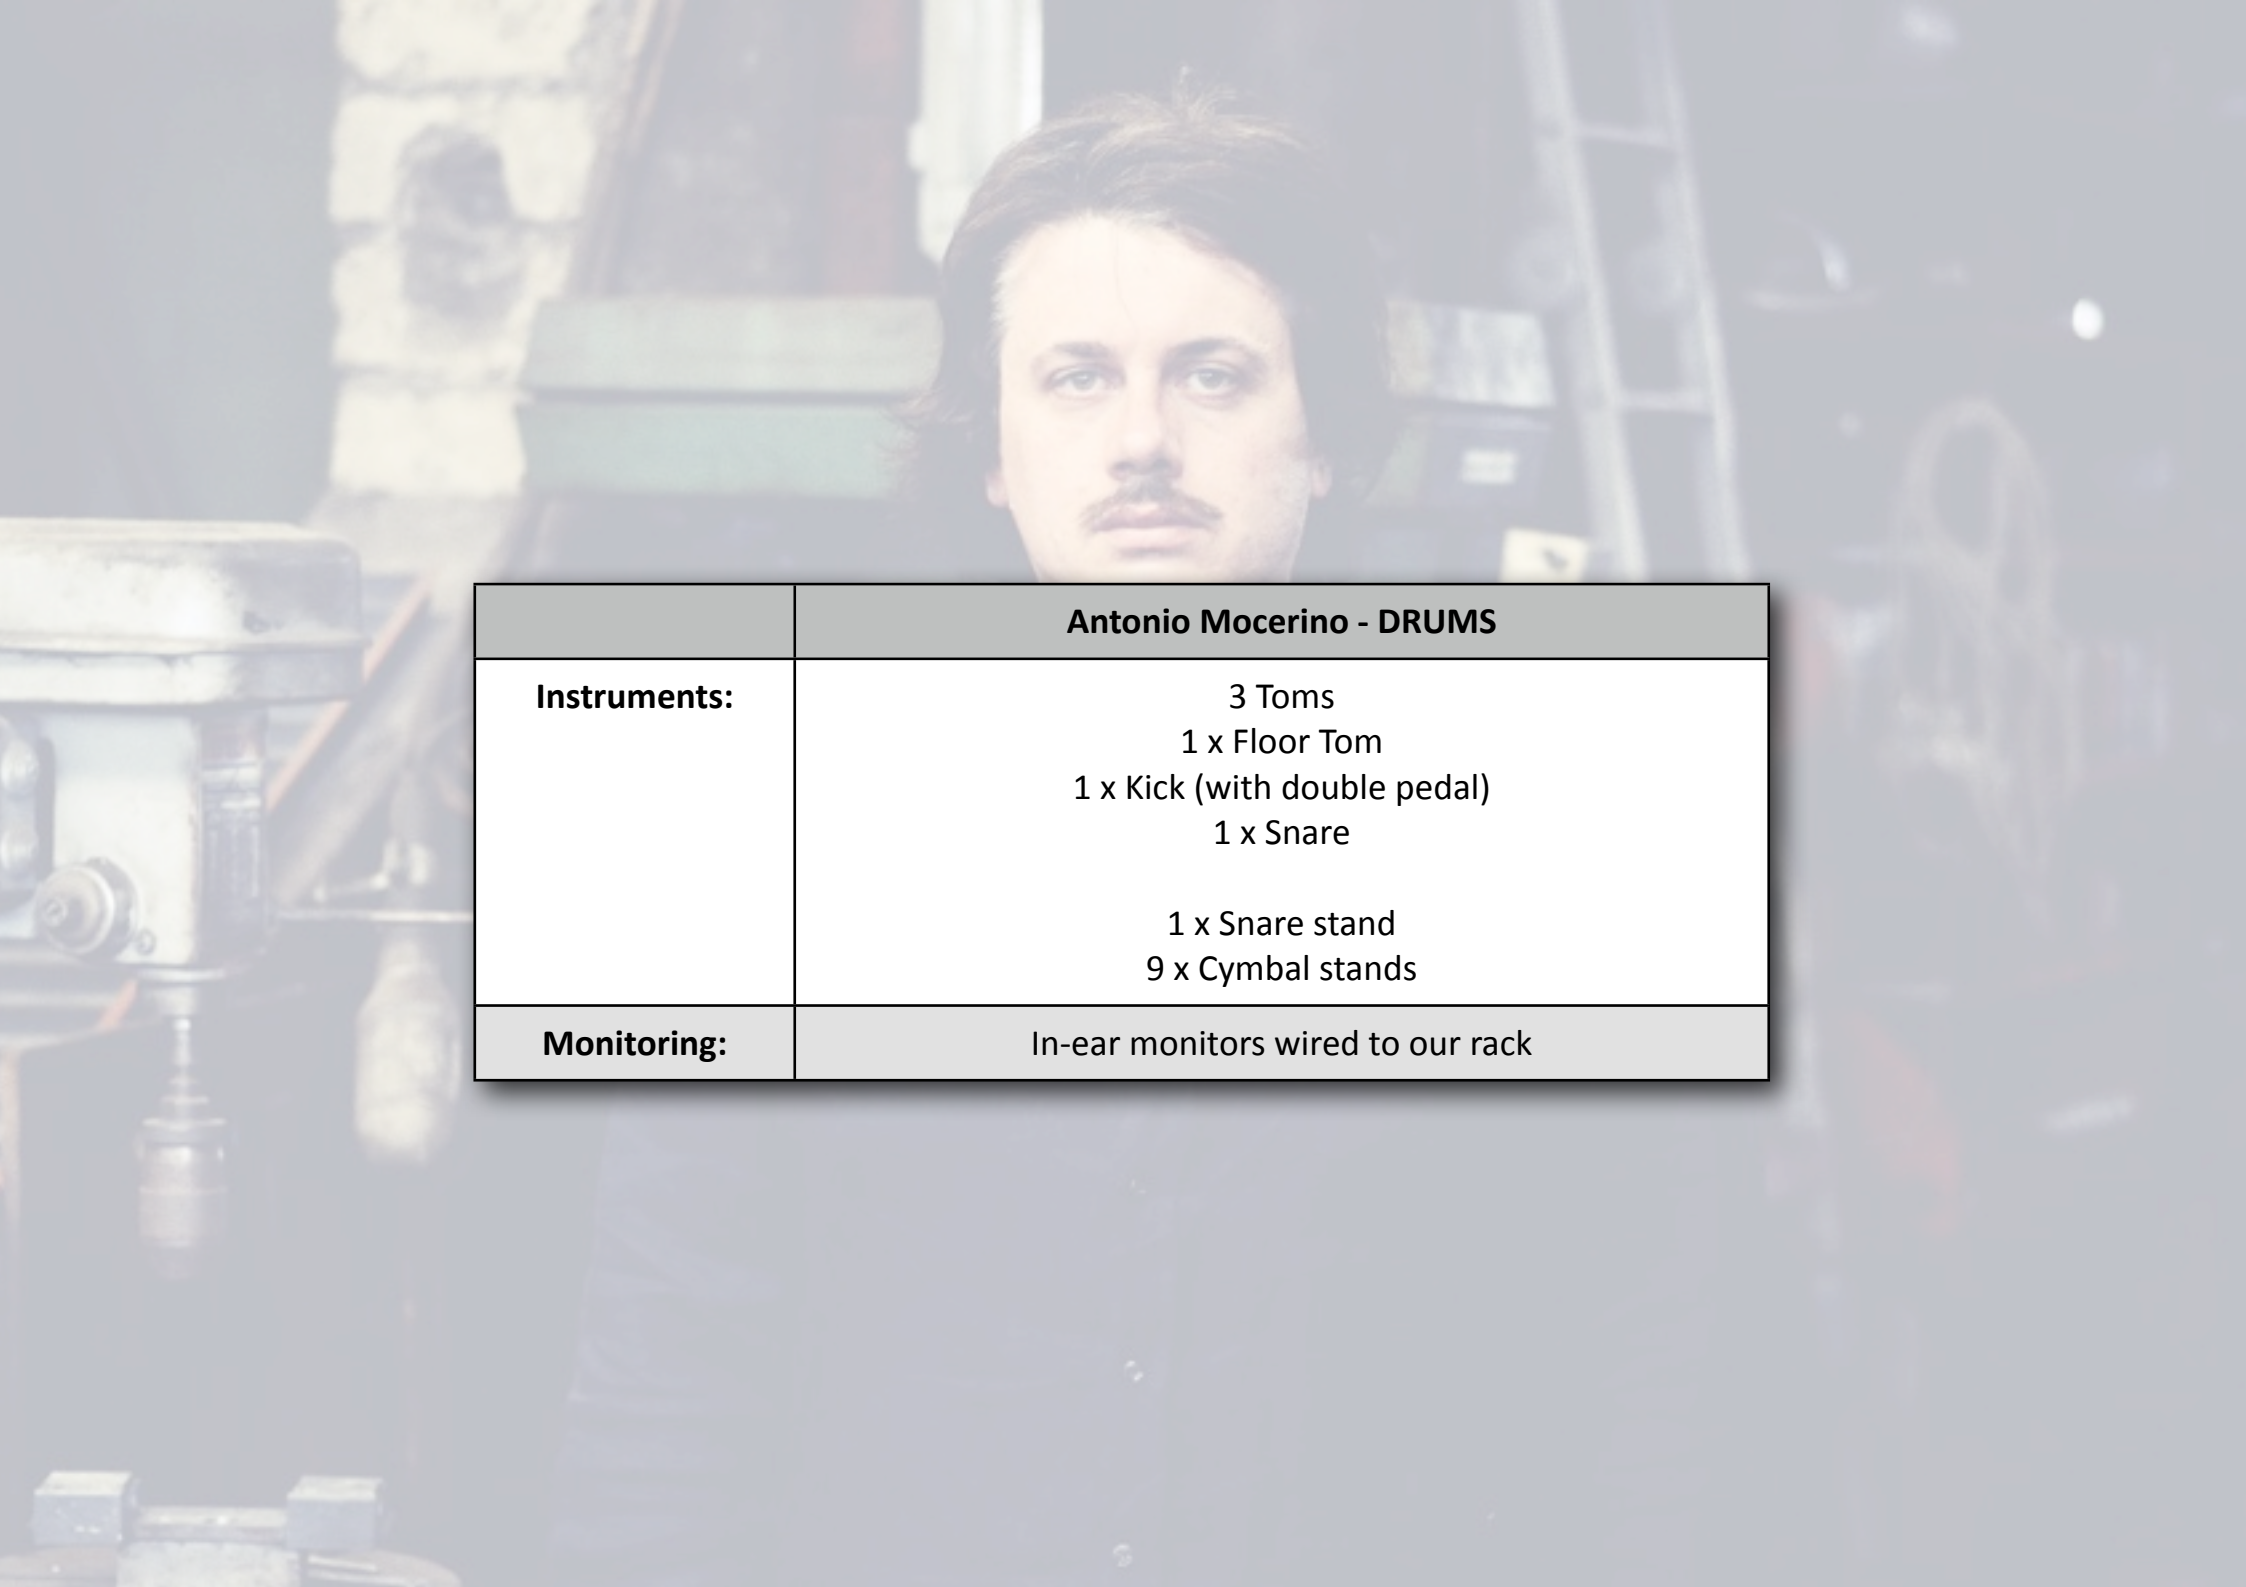

Antonio Mocerino - DRUMS
Instruments:	3 Toms 1 x Floor Tom 1 x Kick (with double pedal) 1 x Snare 1 x Snare stand 9 x Cymbal stands
Monitoring:	In-ear monitors wired to our rack