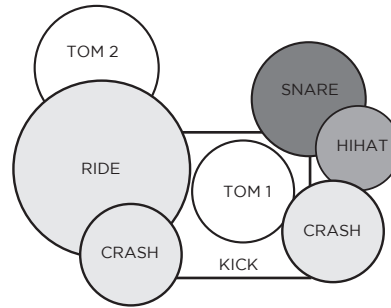

JOHN MONDAY **STAGERIDER**

LEAD AMP

RHYTHM AMP

LEAD GUITAR

MONITOR

DRUMS

XLR STEREO IN-EAR

BASS

LEAD VOCALS
RHYTHM GUITAR

MONITOR

MONITOR

BACKING VOCALS
BASS

MONITOR

MONITOR