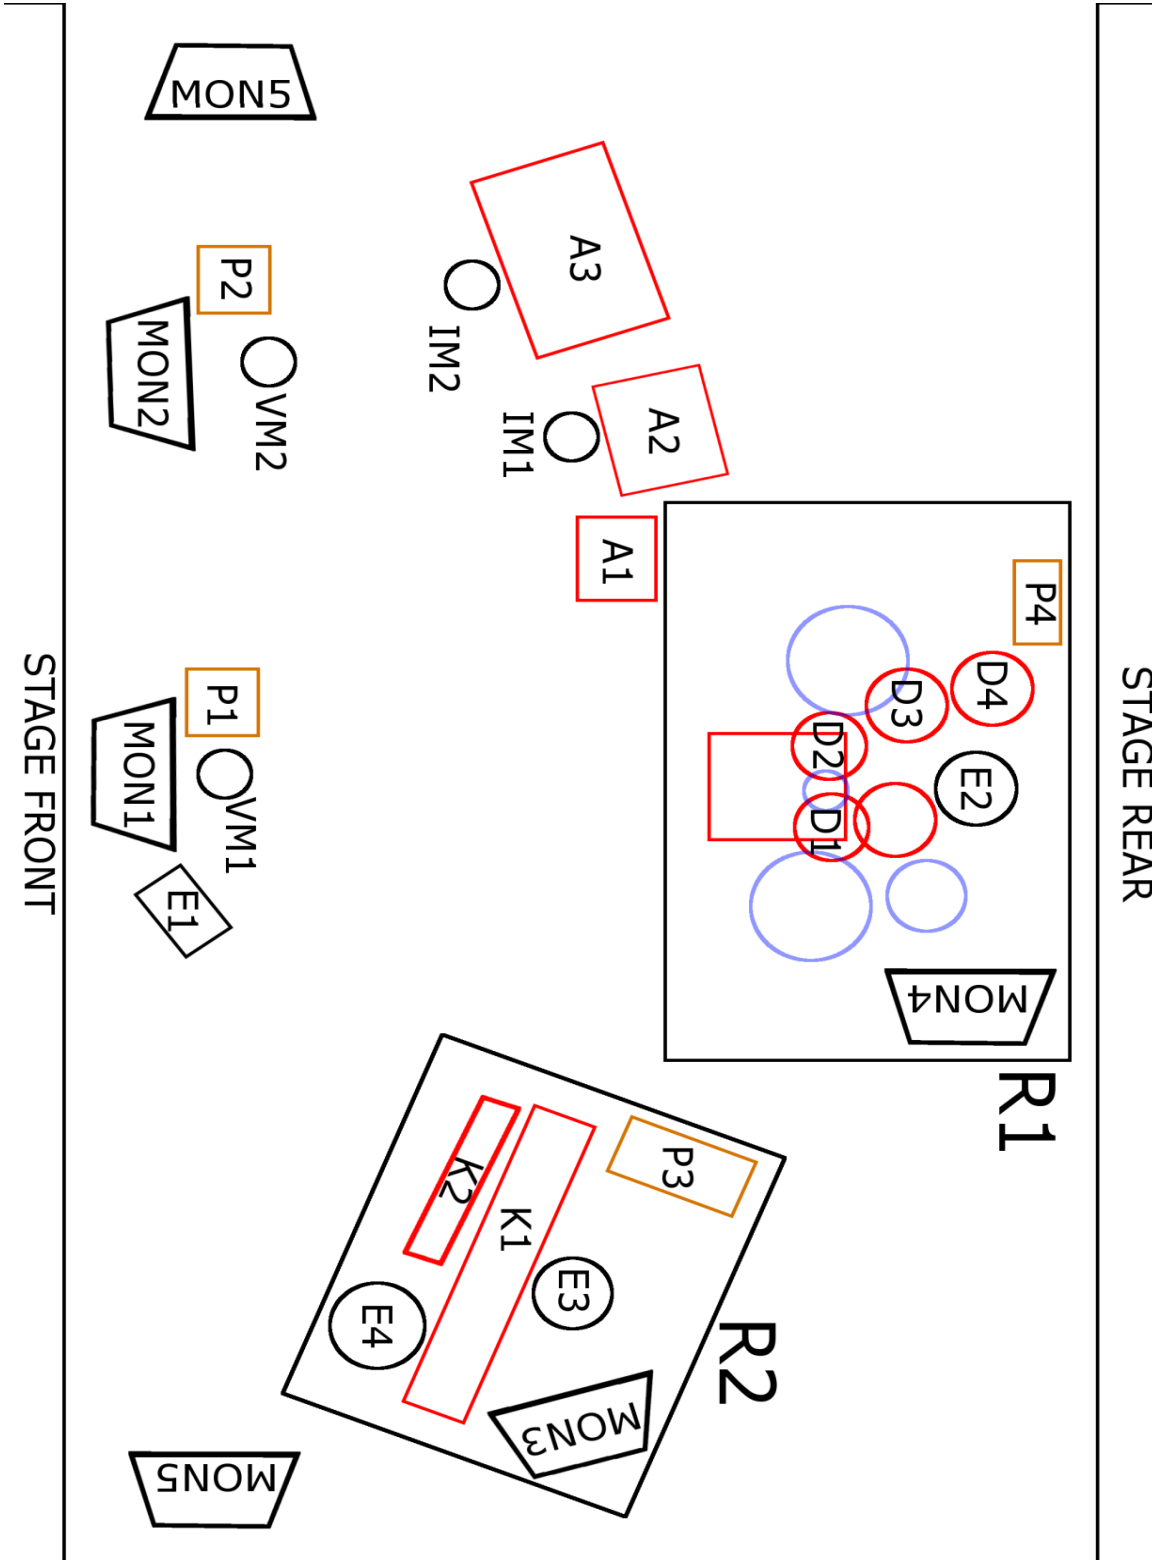

WATERWINGS

STAGE RIDER

STAGE PLAN

POWER SUPPLIES

All power supplies must be rated at 220/240VAC and be of standard BS1363 (Type G) as shown. These power outlets are outlets which must be AVAILABLE to use on stage after all equipment is connected.

Label	Available Sockets
P1	4
P2	4
P3	6
P4	4

RISERS

Label	Dimensions (LxWxH)
R1	2.5m x 2.5m x 0.6m
R2	2m x 2m x 0.3m

AMPLIFIERS

Label	Type	Notes
A1	Fender Bronco 40 - No other model	Combo used as head only: DI out into cab A2
A2	Ashdown Toneman 810 Cab	
A3	Marshall DSL100H Head; 2x 4x12 Marshall Cabs	

Laptop, together with power cable, will be supplied by the band.

OTHER EQUIPMENT

Label	Details
E1	Floor Fan pointing towards vocalist
E2	Well-cushioned drum throne
E3	High Height-adjustable stool
E4	Laptop Stand

MONITOR MIX

Mix is listed in order of prominence i.e. for MON1 the most needed is Vocal mic VM1

Label	Details of Mix
MON1	VM1, VM2, Drums, K1/K2, IM1
MON2	VM2, VM1, Drums, K1/K2, IM2, IM1
MON3	K1/K2, VM1, Drums, IM1, IM2
MON4	Balance of whole setup, Drums
MON5	Front of House Clone