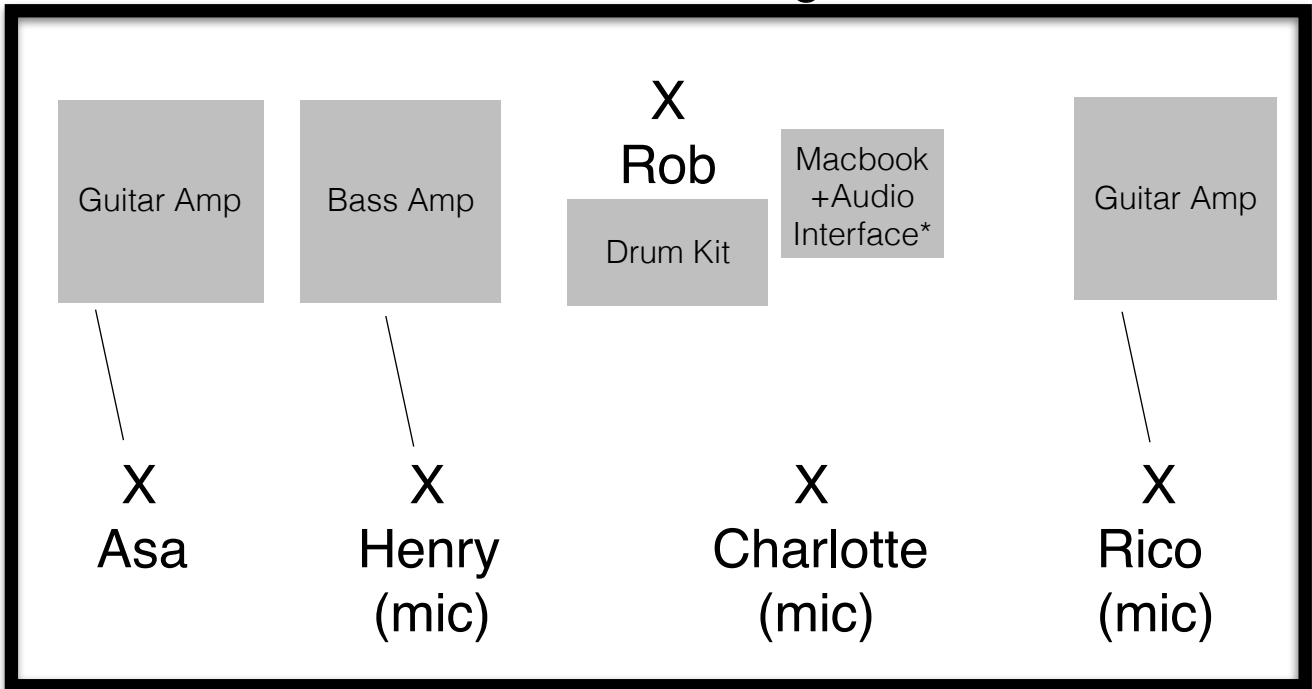

OceanGrave - Stage Plan

*Macbook will require 2 XLRs (into stage box/PA)
If bass amp is on other side of stage, all band members will swap sides.

If only two microphones are available: