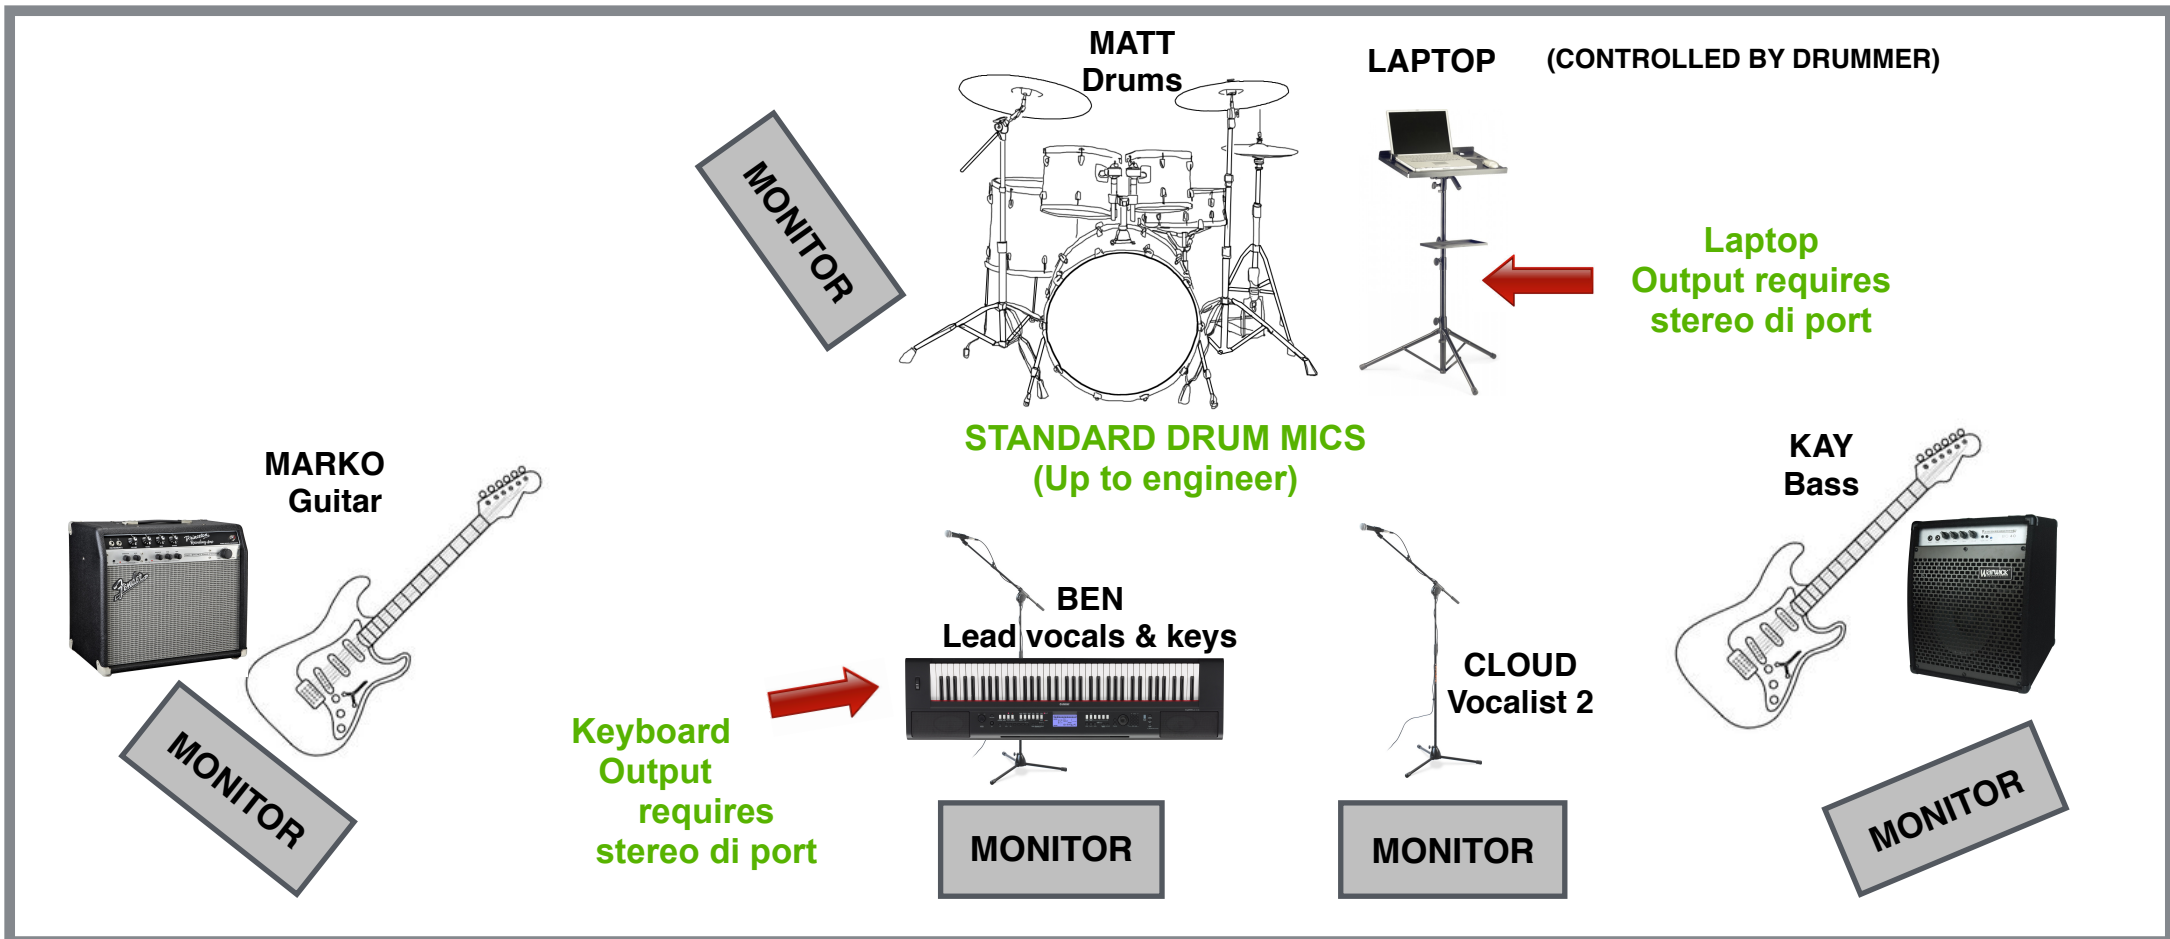

# BEN CRAIG TECHNICAL RIDER AND STAGE PLOT

## EQUIPMENT/ INSTRUMENTS WE SUPPLY

- Gibson Les Paul Electric Guitar and Fender Deluxe Valve Amp
- Ravenwest Bass Guitar
- Roland RD 64 keyboard and stand
- Full SJC Drum Kit and Remo Snare
- 2 vocal mics - Audix OM7 and Senheiser e945
- Mac Laptop with sound card for Jack stereo output

## EQUIPMENT REQUIREMENTS

- Bass Amp
- 2 stereo di boxes (as shown in above diagram)
- Monitors as shown in above diagram