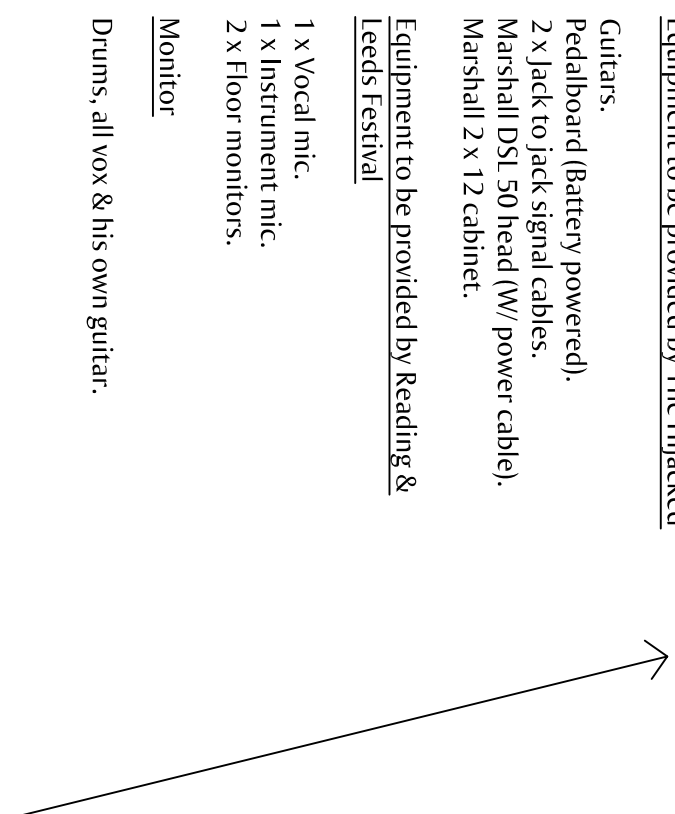

CENTRE STAGE

Clark - Lead Vocals & Guitar

Equipment to be provided by The Hijacked

Guitars.

Pedalboard (Battery powered).

2 x Jack to jack signal cables.

Marshall DSL 50 head (W/ power cable).

Marshall 2 x 12 cabinet.

Equipment to be provided by Reading & Leeds Festival

1 x Vocal mic.

1 x Instrument mic.

2 x Floor monitors.

Monitor

Drums, all vox & his own guitar.