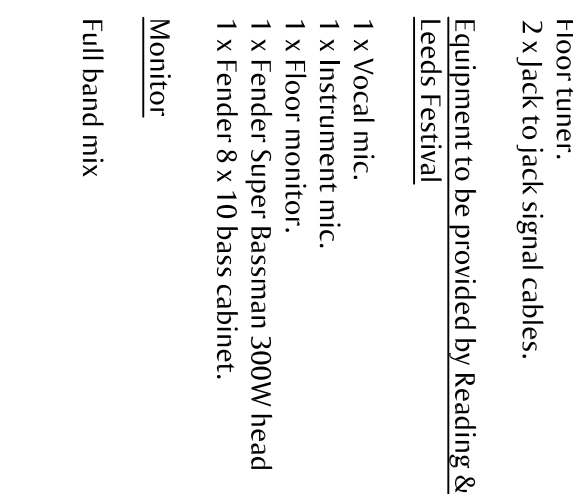

1 x Vocal mic.

1 x Instrument mic.

2 x Floor monitors.

Monitor

Drums, all vox & his own guitar.

RIGHT STAGE

*Bass amplifier & cabinet to be provided by Reading & Leeds Festival.*

Channel List