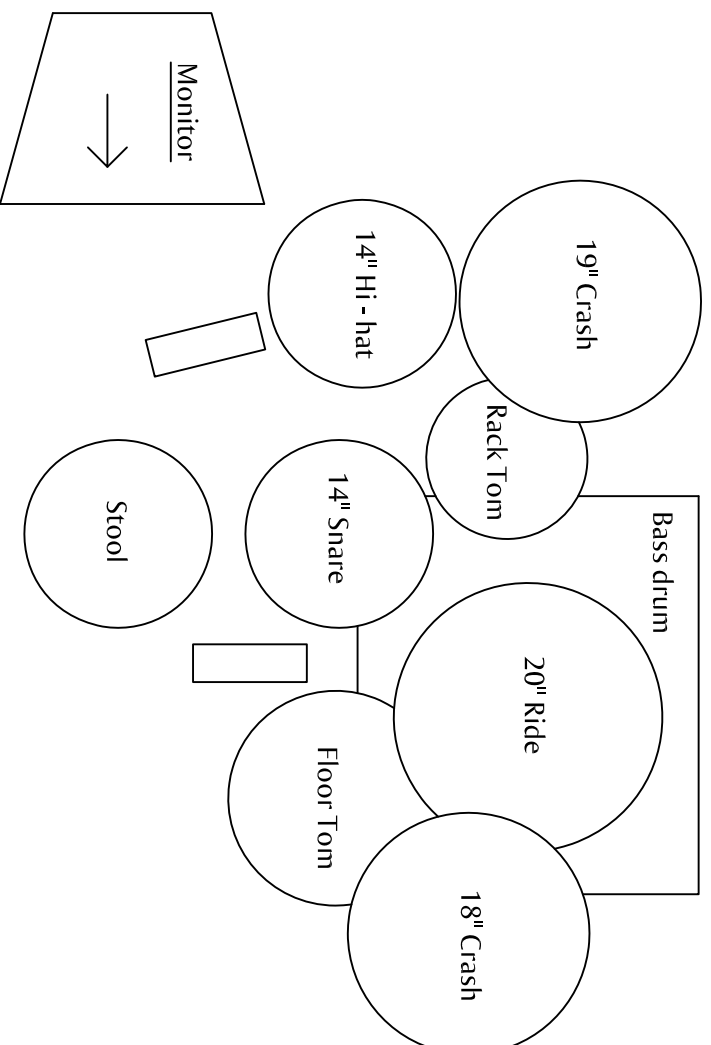

1 x Vocal mic.

1 x Instrument mic.

2 x Floor monitors.

Monitor

Drums, all vox & his own guitar.

RIGHT STAGE

*Bass amplifier & cabinet to be provided by Reading & Leeds Festival.*

Channel List

3 x Vocal mic (2 x backing, 1 x lead).

3 x Instrument mic.

All appropriate drum kit mics.

All of the above are shown / noted on the stage plan.

*Full drum kit (excluding snare drum) & hardware to be provided by Reading & Leeds Festival.*

Monitor

Full band mix

STAGE PLAN & CHANNEL LIST

BAND NAME - The Hijacked.

STAGE - BBC Introducing Stage.