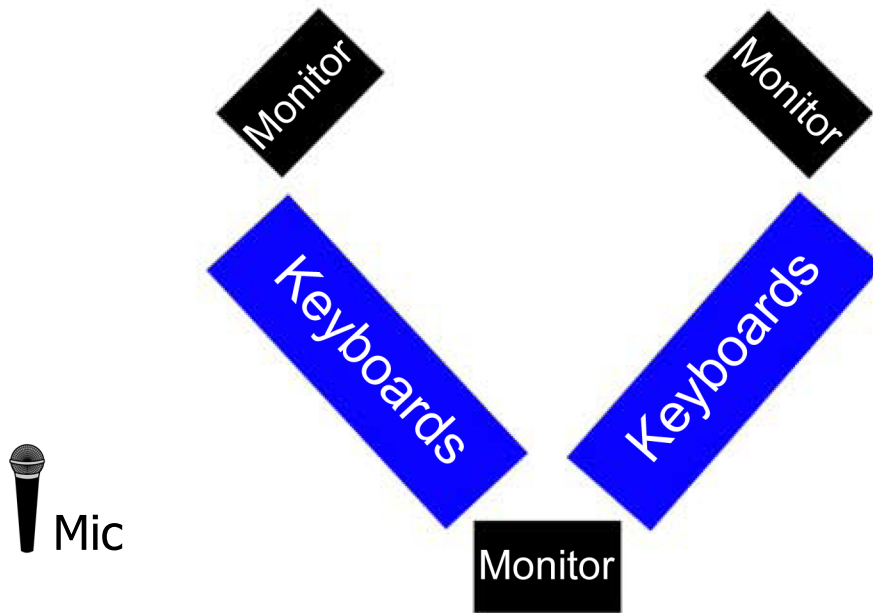

RuN RiOT

Stage Plot

Cannel List

1. Stereo OUT L (DI)
2. Stereo OUT R (DI)
3. Lead Vocal