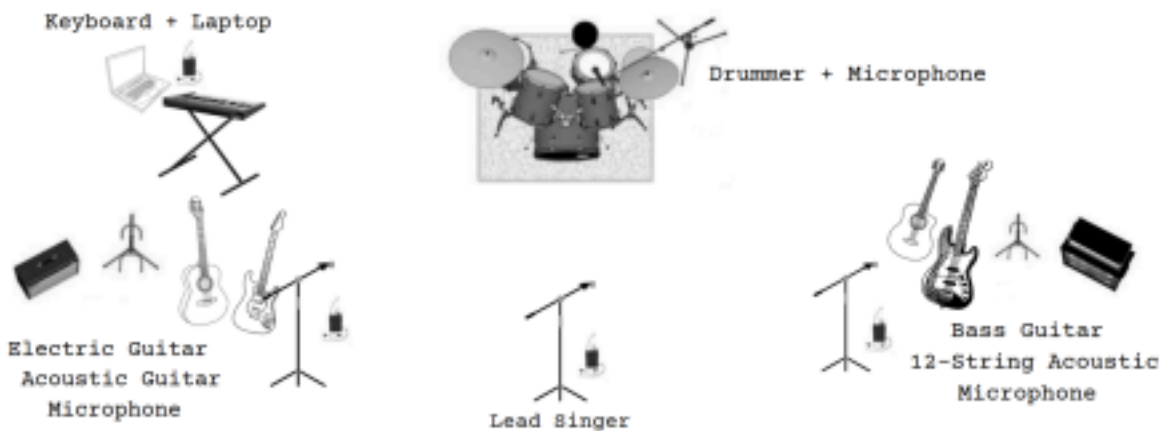

MAMMA BEAR

Back line	
"Tom 12", Floor Tom 16", B.D 22 snare stand Hi-hat stand Cymbal stands 4 Drums Podium Drum throne	Preferred Drum set – Yamaha Stage Custom The drummer brings his own cymbals.
Bass guitar amp Bass guitar stand Acoustic Guitar Stand	Bass Guitar
Electric guitar amp Electric guitar stand Acoustic Guitar Stand	Electric Guitar
)keyboard stand (standard	Keyboards
Laptop Stand	

STAGE PLOT MAMMA BEAR