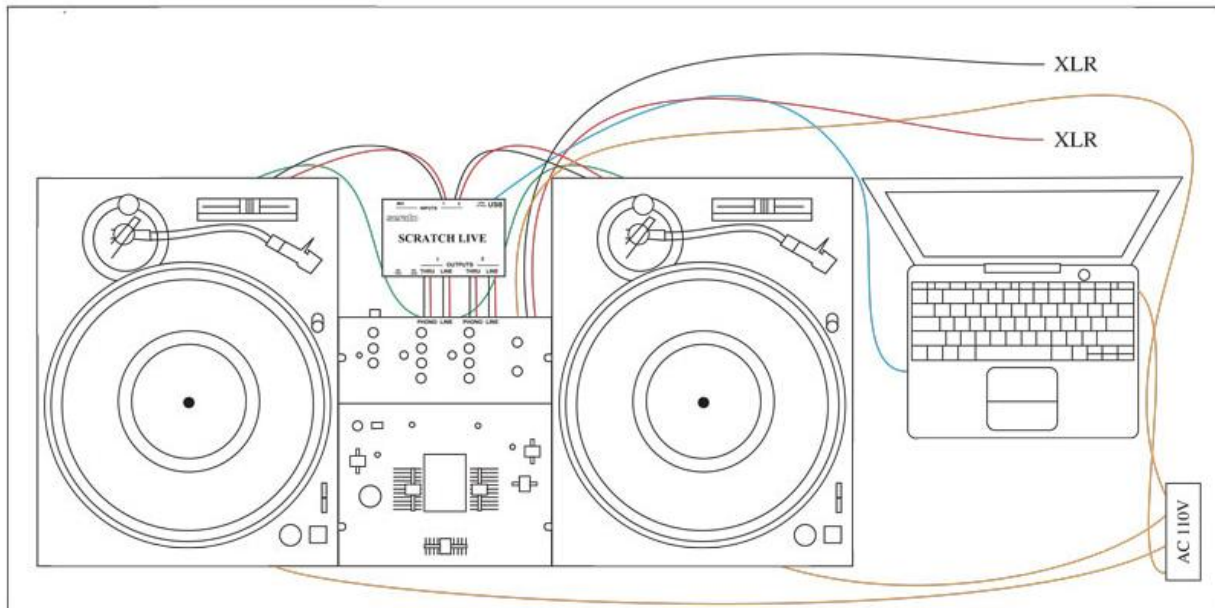

Technical Rider Preferred

- 2 x technics SL 1200 mk5
- 1 Pioneer DJM 900 Nexus, Pioneer DJM 2000 Nexus or Rane 54 TTM
- Serato sl1
- 2 Monitors in the cab
- 1 microphone connected to the mixer

Technical Rider, optional (Club Only)

- 2 Pioneer CDJ 2000 Nexus

Catering Rider

- Artist Room included for 3 people
- 2x 1L bottles of Orange juice
- 2x 1L bottles of Mineral Water
- Sandwiches