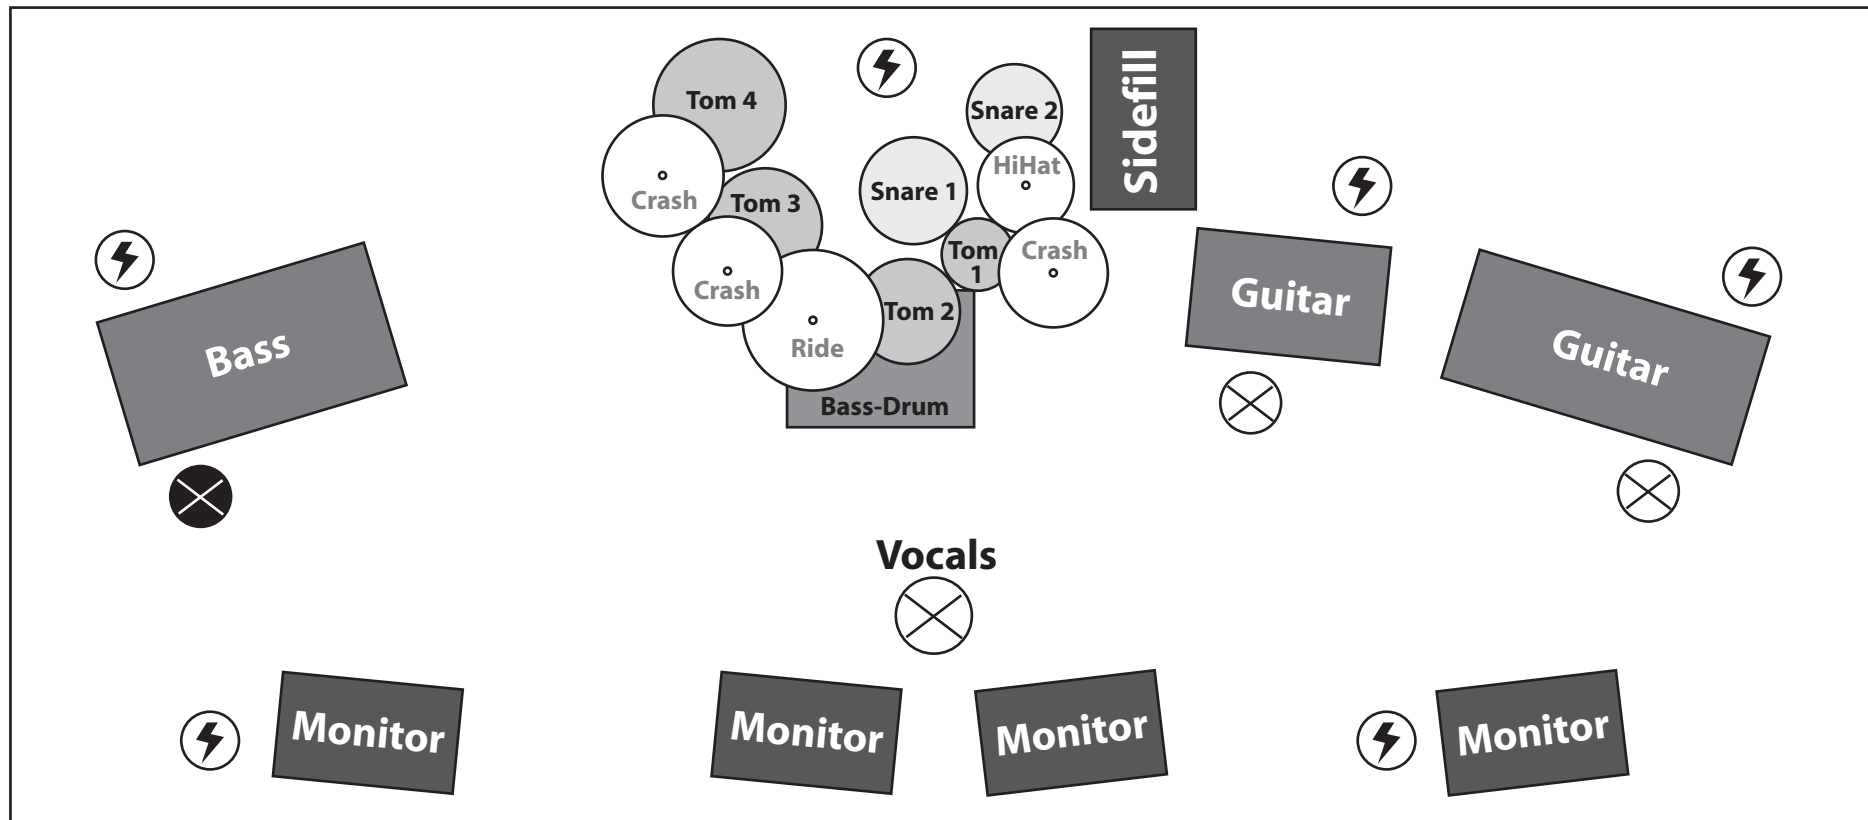

Technical Rider - ELECTRO BABY

Line-Up:

1x Vocals
 1x Guitar
 1x Bass
 1x Drums
 (No Backing Vocals)

Monitor:

2x Vocals
 1x Guitar
 1x Bass
 1x Drums (Sidefill)

Mic's: ⊗

Vocals
 Guitar 2x
 Bass (D.I.)

Drums:
 1x Bassdrum
 2x Snare
 4x Tom
 1x HiHat
 2x Cymbals

Electricity: ⚡

Guitar (Amp)
 Bass (Amp)
 Monitor Guitar
 Monitor Bass
 Drums