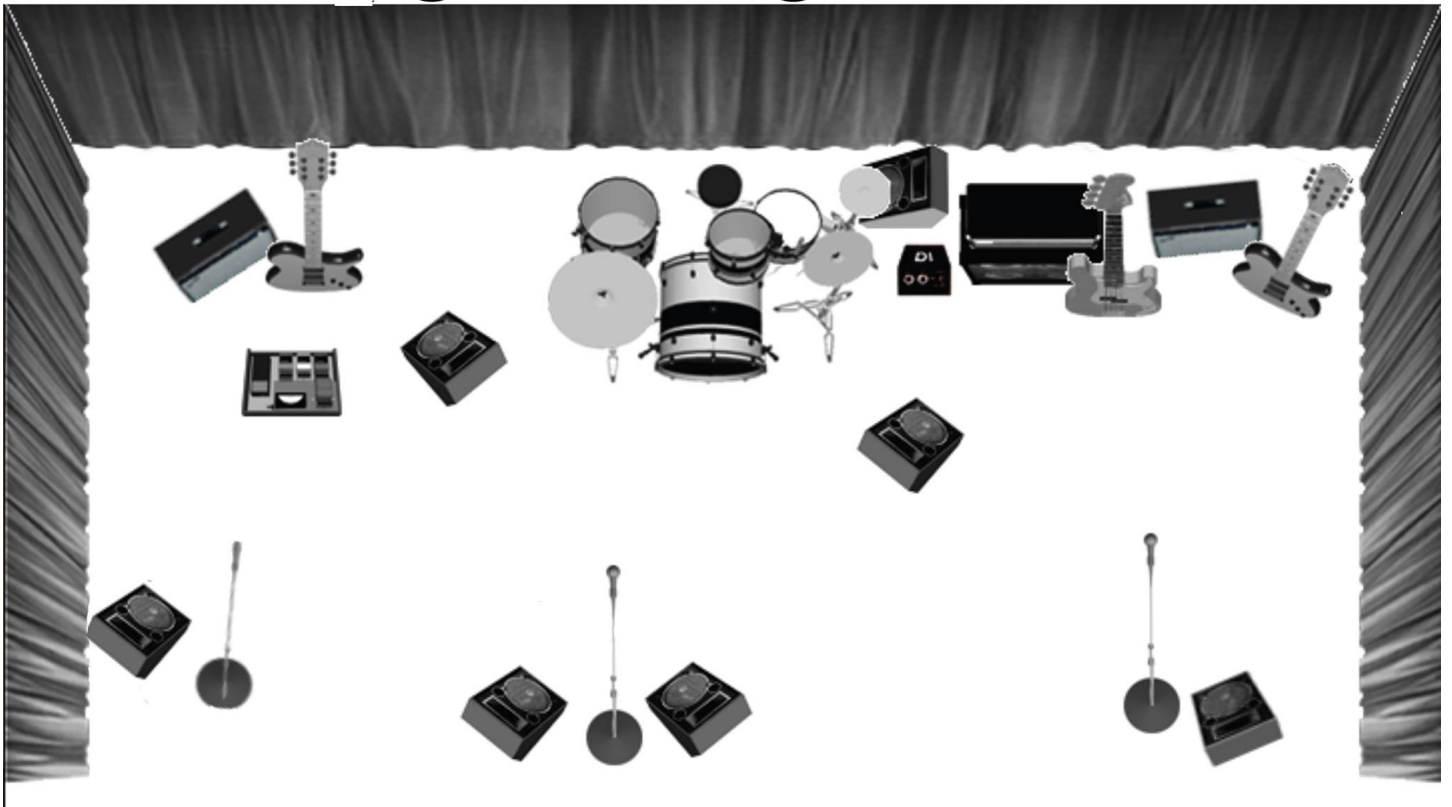

Feelgood'Gang Stageplot

Inputs:

Microphones:

- Vocal Mic:
- Guitar Amps: SM57
- Bass Amp:
- Trumpet:
- Drums: Standard Mic Set

Backline:

Amps:

- Guitar: Fender Twin (or any tube amp)
 - Guitar: Fender Twin (or any tube amp)
 - Bass: Ampeg, Crate
- Drumkit