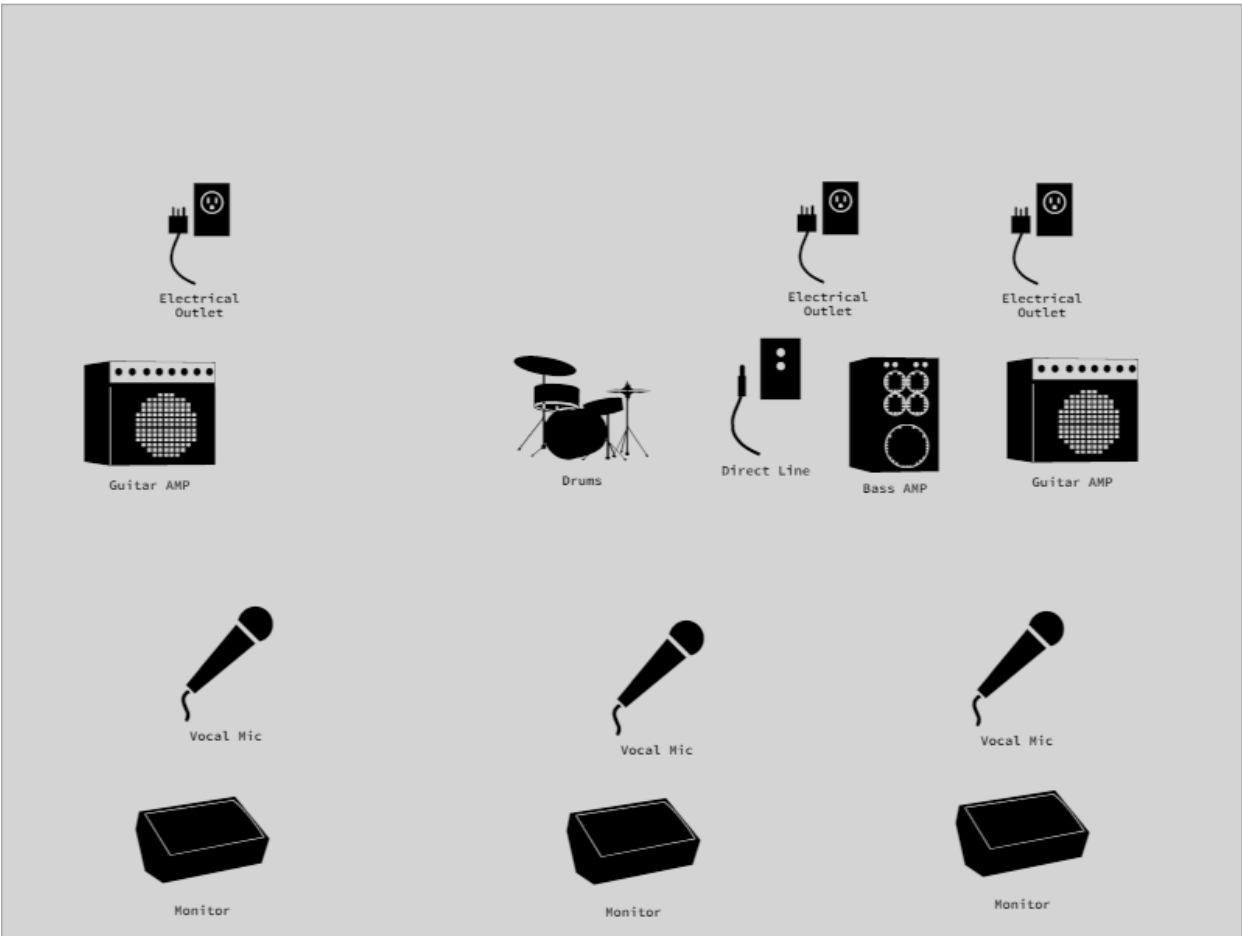

The Arcadeans

The Arcadeans

Front of Stage