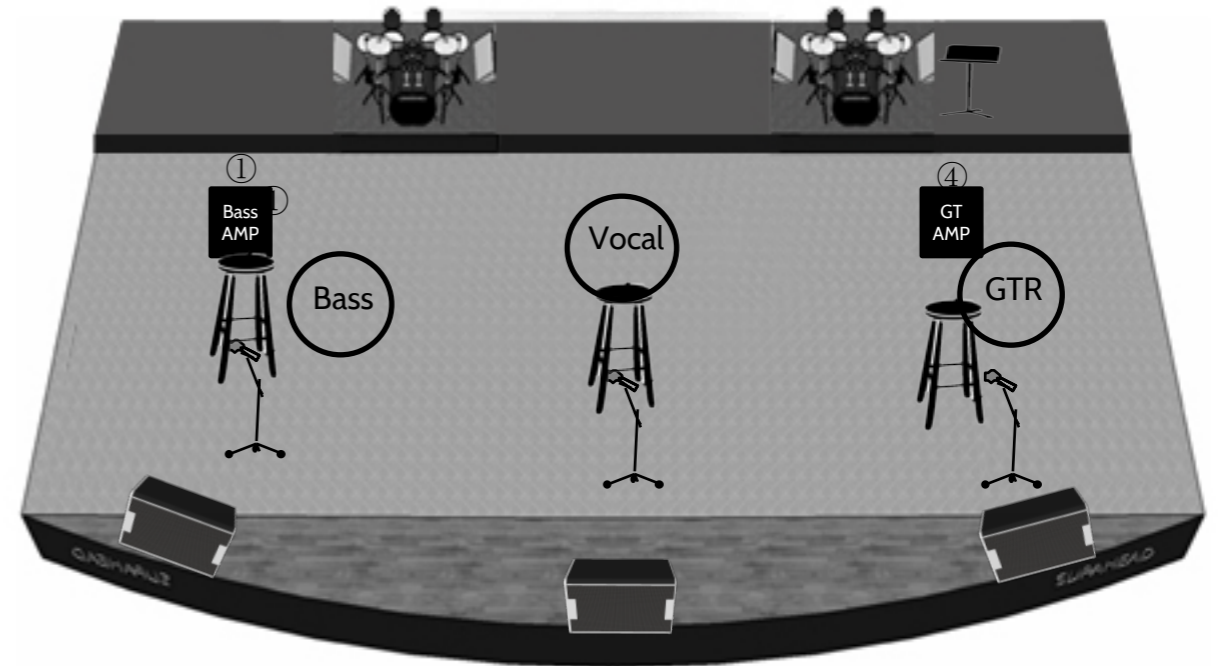

# THE GROO ~~TECHNICAL RIDER~~

## Members

Name	Position	Instruments Used/Preferred
Jin Hyon	Vocals	SM 86 (Owned), A D/I box for the acoustic guitar, one guitar stand and a chair
Woo Lee	Guitars/Vocals	Fender Twin Reverb Amp (Preferred). Two guitar stands and a chair.
Jaeha Lee	Bass/Vocals	Ampeg Bass amp. A bass guitar stand and a chair.
Gun Lee	Drums/ MIDI control	No Preference--except no jazz kits.. Uses owned snare Stereo line out.

## SETLIST (Tentative)

NO.	Title		Notes
1.	Miracle	3'14"	
2.	TMF	3'00"	
3.	Sea of Lights	5'39"	
4.	Now Is Good	3'33"	All Members Seated
5.	Home	3'32"	All Members Seated
6.	Utopia	5'30"	
7.	Machines	4'00"	
8.	Shadow Painter	3'30"	

## STAGE PLOT(Ex.)

The two sets of drums are to indicate that we like the drummer to be on either side. No worries, we only use one set.