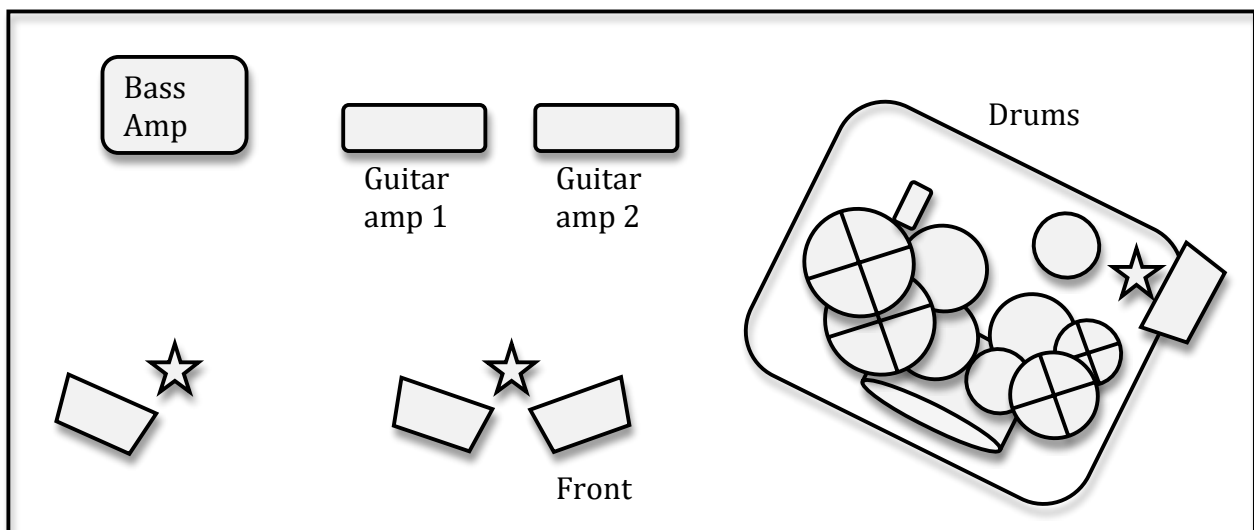

Stage plot

Contact information

For further information contact Joe at: fishtanktheband@gmail.com

Thank you for your co-operation.