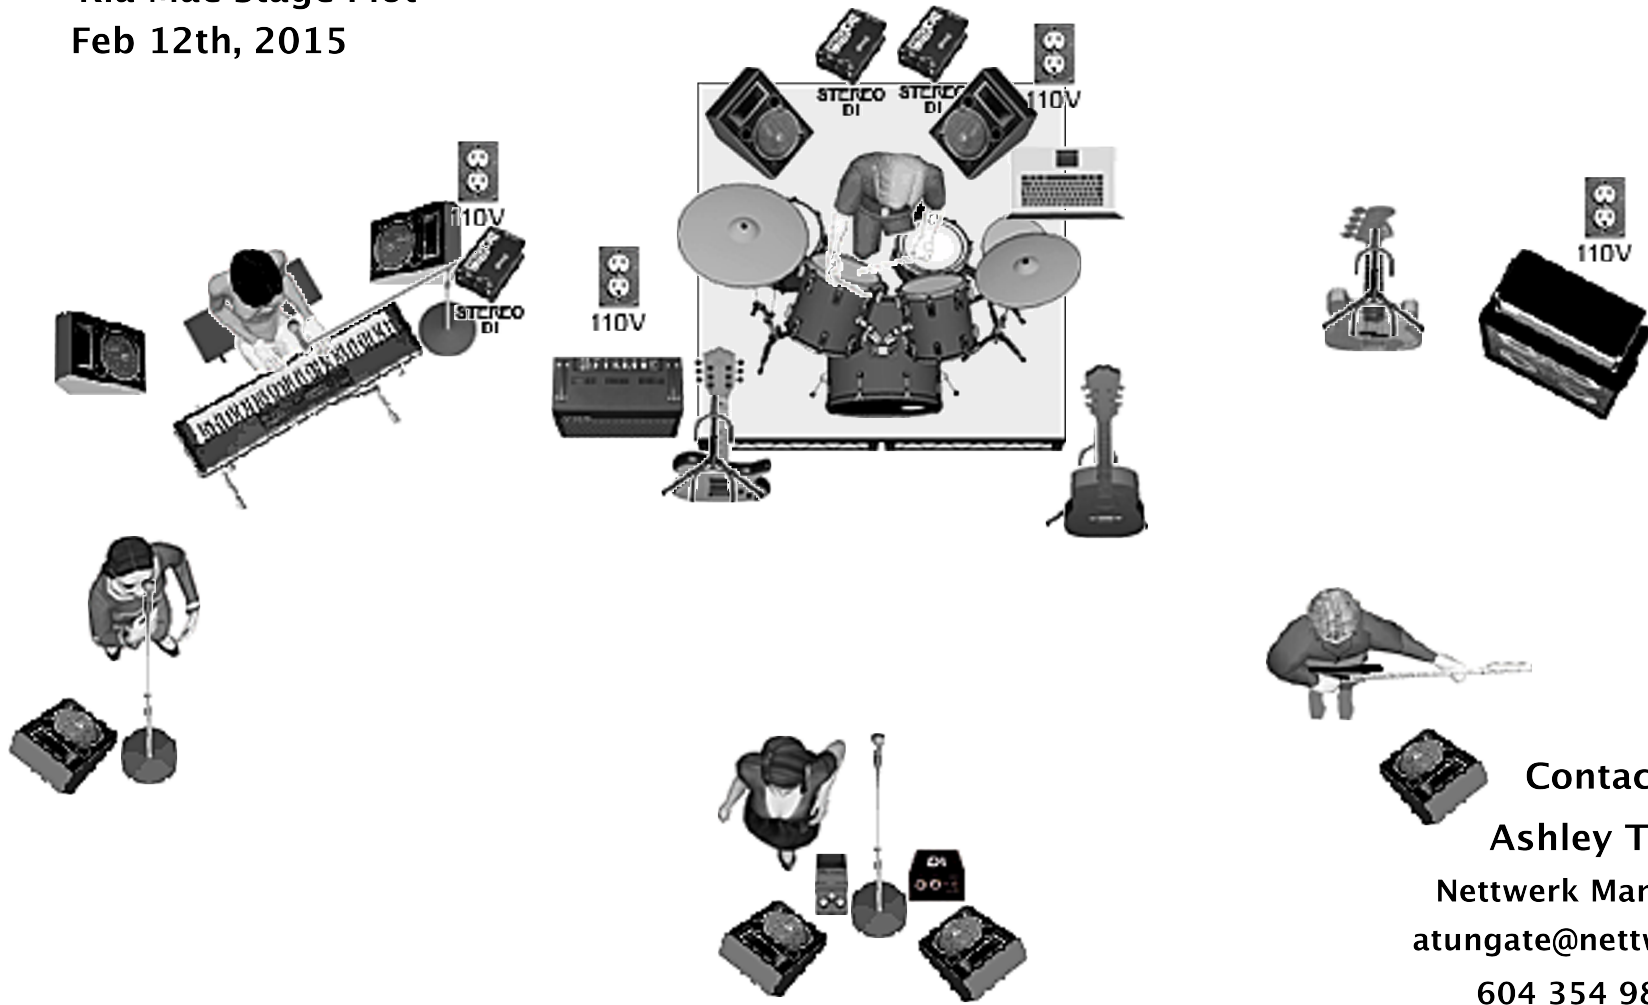

Ria Mae Stage Plot
Feb 12th, 2015

Contact :
Ashley Tungate
Nettwerk Management
atungate@nettwerk.com
604 354 9830 Cell

1- Kick Drum
2 - Snare Drume
4- Hats
5 - Rack 1
6 - Rack 2
7 - Floor
8 - Overhead Right
9 - Overhead Left

10 - Bass Di
11 - Bass Mic
12 - Keys Right
13 - Keys Left
14 - Drum Mac Right
15 - Drum Mac Left
16 - Track Left
17 - Track Right

18 - Ria Electric Guitar
19 - Ria Accouctic Guitar
20 - Key Vocal
21 - BG Vocal
22 - Ria Vocal
23 - Spare Vocal