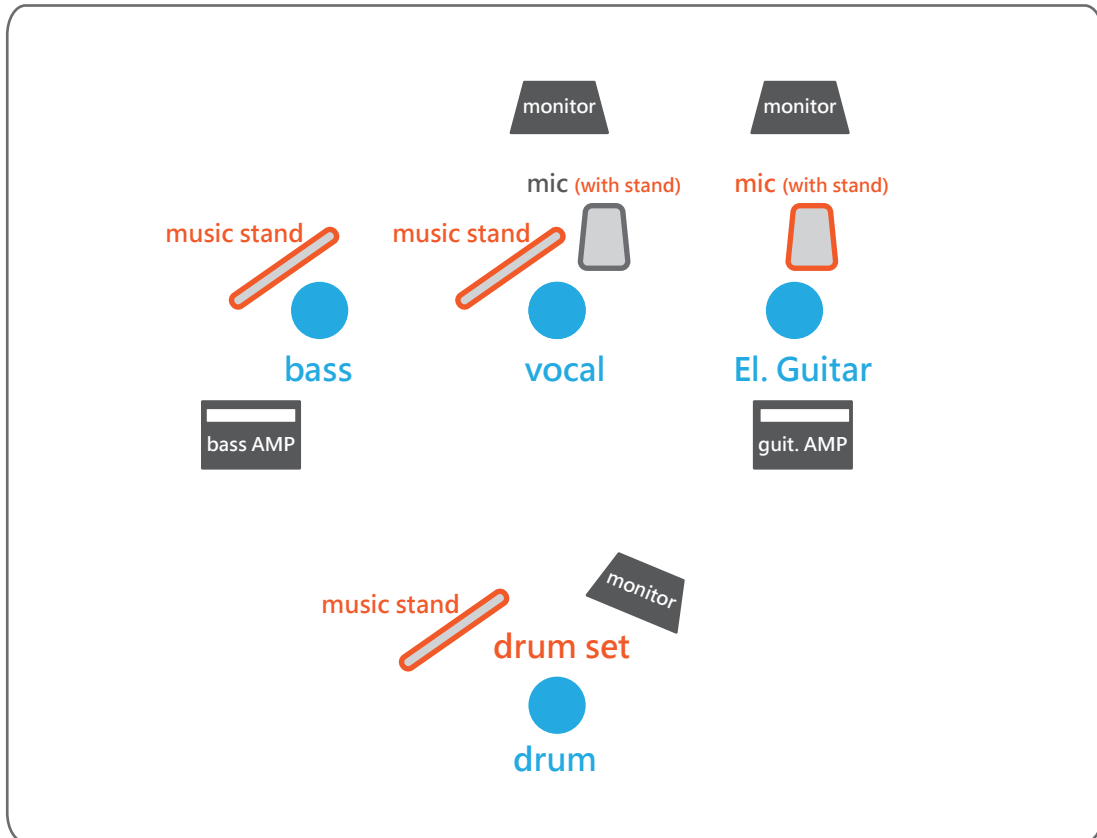

光引擎 Light Engine

Stage Paln & Rider

Audience

- 1 - **vocal** - mic stand, music stand
- 2 - **E.G.** - mic, mic stand, guitar AMP
- 3 - **bass** - bass AMP, music stand
- 4 - **drum** - drum set, music stand

required:

mic x1

mic stand x2

music stand x3

bass AMP x1

guitar AMP x1

drum set x1

contact: Engine: enginelaala@hotmail.com