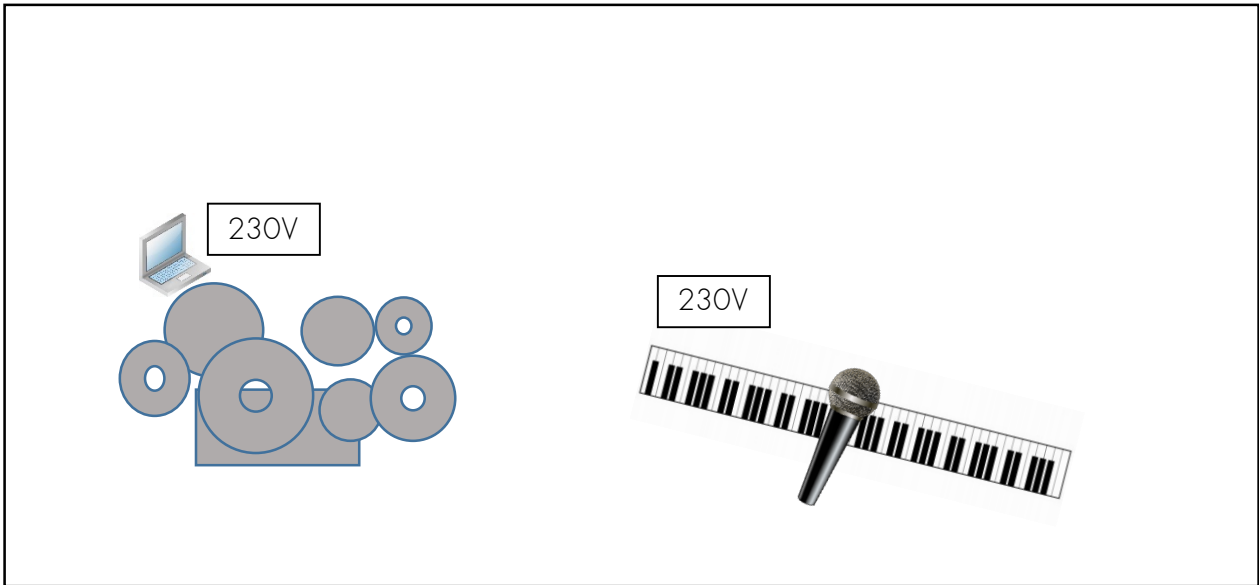

Stage Rider ANA SCENT

Since all the bass information comes from either laptop or keyboard/synth, we need enough power from the PA-Subwoofers. Please contact us if you can't provide a powerful Subwoofer.

Channels:

1. 1 Kick In
2. 2 Kick Out
3. 3 Snare Top
4. 4 Snare Bottom
5. 5 Floor Tom
6. 6 RackTom
7. 7 HiHat
8. 8 Overhead Ride
9. 9 Overhead HH
10. 10 Laptop Left (DI)
11. 11 Laptop Right (DI)
12. 12 Keyboard Mixer Left (DI)
13. 13 Keyboard Mixer Right (DI)
14. 14 Vocals TC Helicon Left (XLR)
15. 15 Vocals TC Helicon Right (XLR)

ReturnLine1+2 Wired Inear Drums (2x XLR)

contains: Drums, Keys Vocals

ReturnLine3+4 Wired Inear Vocals/Keys (2x XLR)

contains: Drums, Laptop

NOTE: We bring 4 LED bars with us. They don't need xtra care. They run on Ableton.

Contact: Ana Scent / Miriana Hochreutener +41 79 790 79 54