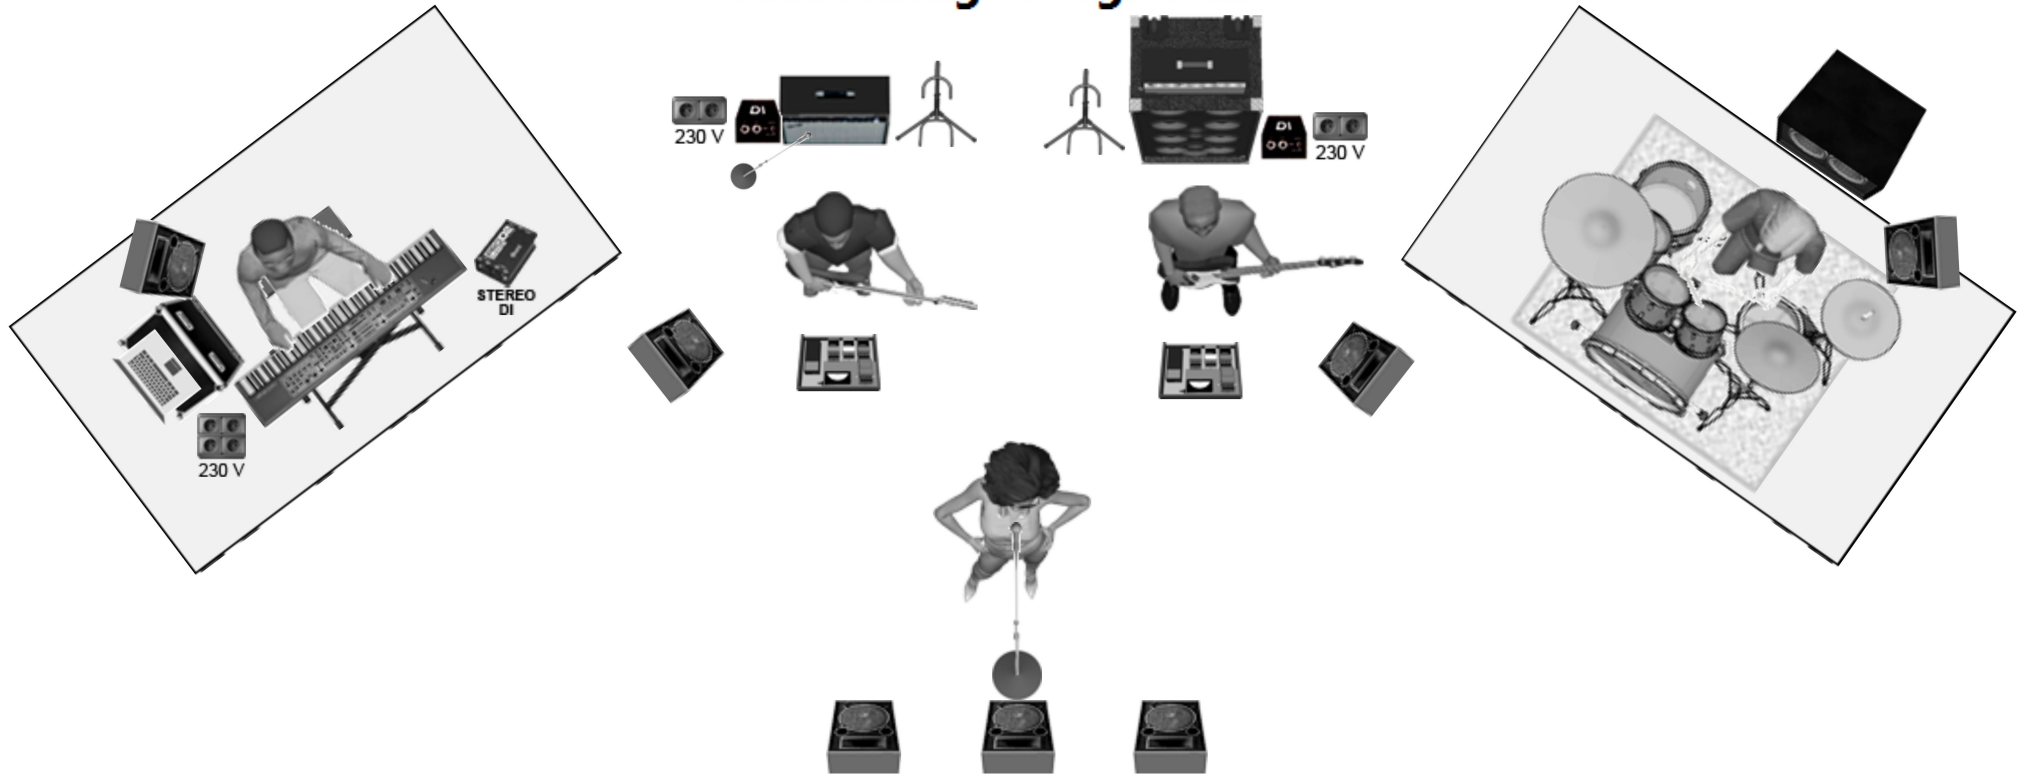

Lala Mahigo Stage Plan

Material to be Suplied:

 Drums: DW or Yamaha
 premium complete Kits.
 1x Tom 10"
 1x Tom 12"
 1x Floor Tom 16"
 1x Floor Tom 18"
 1x Kick Drum 22"

1x Snare Drum 14"x6.5"
 1x Zildjan K Custom Hybrid
 Cymbal Pak
 1x Drum Rug.
 1x Drum Stool
 3x Cymbals Stands
 1x Hi Hat Stand
 1x Snare Stand

Bass: Mark Bass or Ampeg 8x10,
 with correspondent bass head.
 1x Guitar Stand
 2x TRS Cable 2 meters

 Guitar: Fender 65 Twin Reberb.
 1x Guitar Stand
 2x TRS Cable 2 meters

Keyboards:
 1x Roland RD 2000
 2x Keyboard Stands
 1x Flight case for laptop
 1x Stool
 4x TRS Cable 2 meters

 Lead Vocal:
 1x Wireless Shure

QLXD24/Beta58.
 1x Mic Stand.

 Front of House:
 Yamaha CL / QL Series or
 SoundCraft Vi Series.
 1x Talk Back to Stage.

 For any question or

arrangements please contact
 our sound engineer:
 Paulo Borges.
 E-mail:
 pauloamborges@gmail.com
 whatsapp: +258845864582