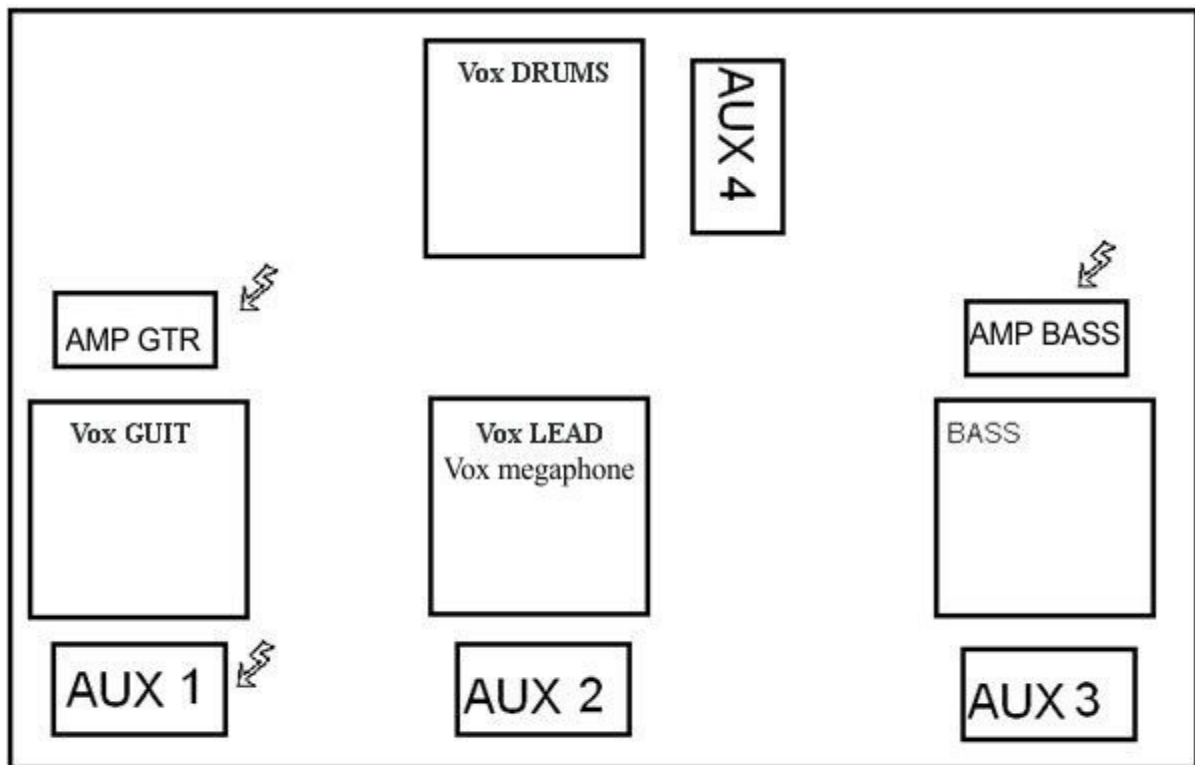

1	Kick	D112 / beta 52 - similar	Comp.	Aux 4
2	Snare	SM57 - similar	Comp.	
3	OH L	C1000S - similar	Gate	
4	OH R	C1000S - similar	Gate	
5	Bass	D.I. / direct out		Aux 3
6	Guitar	SM 57 on amp		Aux 1
7	Vox LEAD	SM 58 - similar	Comp.	Aux 2
8	Vox megafon	SM 58 - similar	Comp.	Aux 2
9	Vox DRUMS	SM 58 - similar	Comp.	Aux 4
10	Vox GUIT	SM 58 - similar	Comp.	Aux 1
XX	FX 1 return L	Rev		
XX	FX 1 return R	Rev		
YY	FX 1 return L	Delay		
YY	FX 2 return R	Delay		