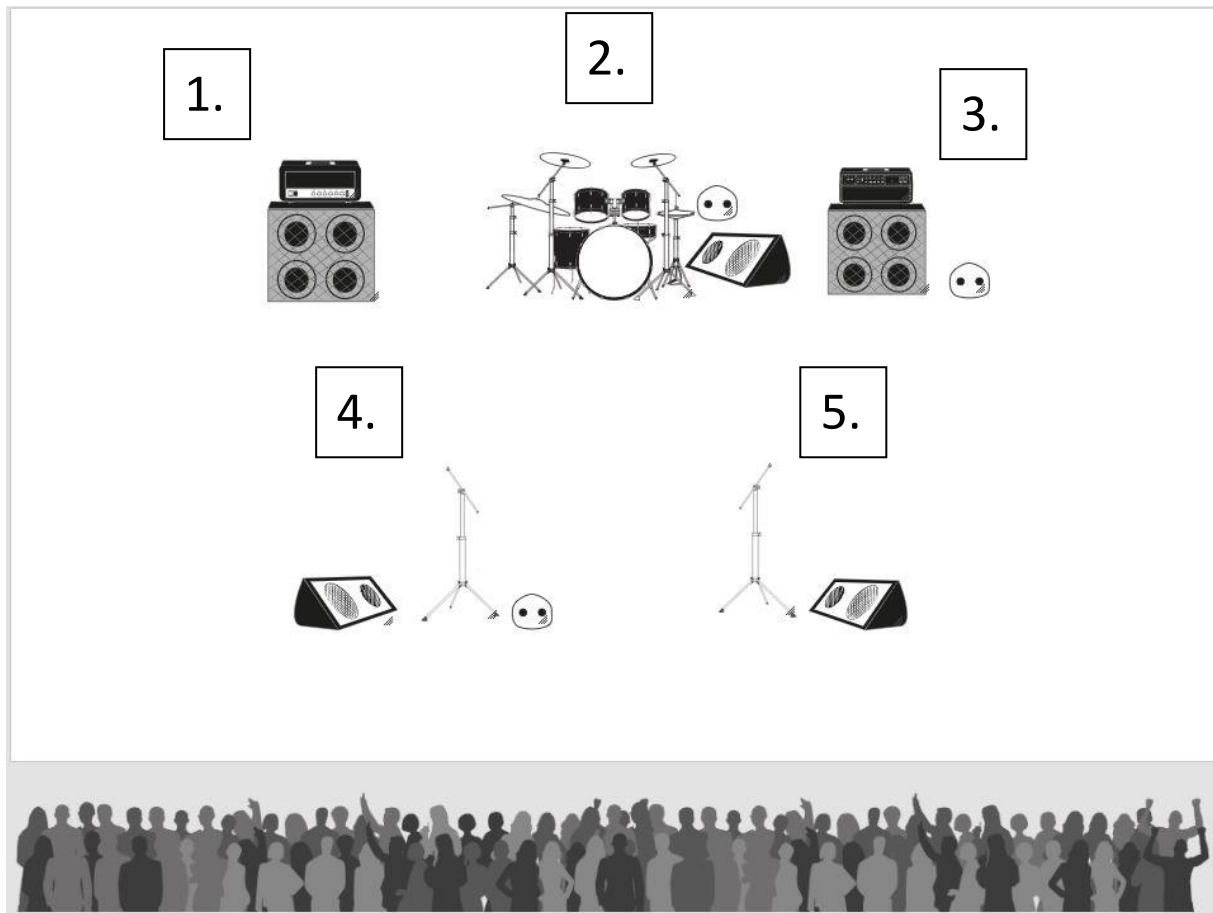

SLENDER PALE STAGEPLOT AND TECH RIDER

1. GUITAR RIG (NENNE)
2. DRUMS (LENNIE) Monitor and power outlet on HiHat side of kit.
3. BASS RIG (GUS) Power outlet for pedalboard
4. BACKING VOCALS (NENNE) Monitor and power outlet for pedalboard
5. LEAD VOCALS (GUS) Monitor