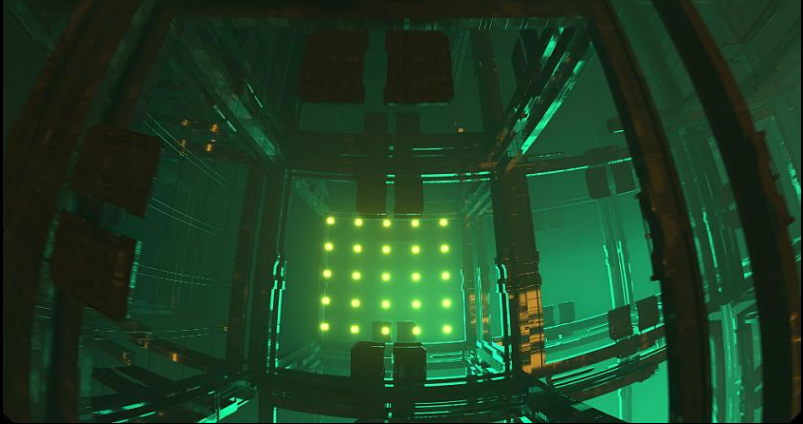

DOME SHOW

The key idea of the Damian Force Dome Show 360 is a journey through the human senses and thoughts. Each organ is a new emotional scene revealing the deep, reflected in the graphic world of music passing through every person.

The dome modification is a harmonious combination of stage performances: MC, costumed dancers or vocalists - and an immersive show under the dome, written by Damian Force and his international team of graphic designers.

VIDEO LINK

<https://youtu.be/XR9hwwuyq4s>

AMAZING VIZUAL 3D SHOW

Now you are starting to dig it.
But it's just the beginning – a tiny part of Damian
Force Dome Show 360

Imagine bright surrealistic patterns rushing through your body in pulsating waves

Picture dark cyberpunk landscapes mutating into colorful underwater worlds before your very eyes

STAGE DOME SECTION

PROJECTORS

LIGHTNING

STAGE

COVER

SCREEN

METAL TRUSS