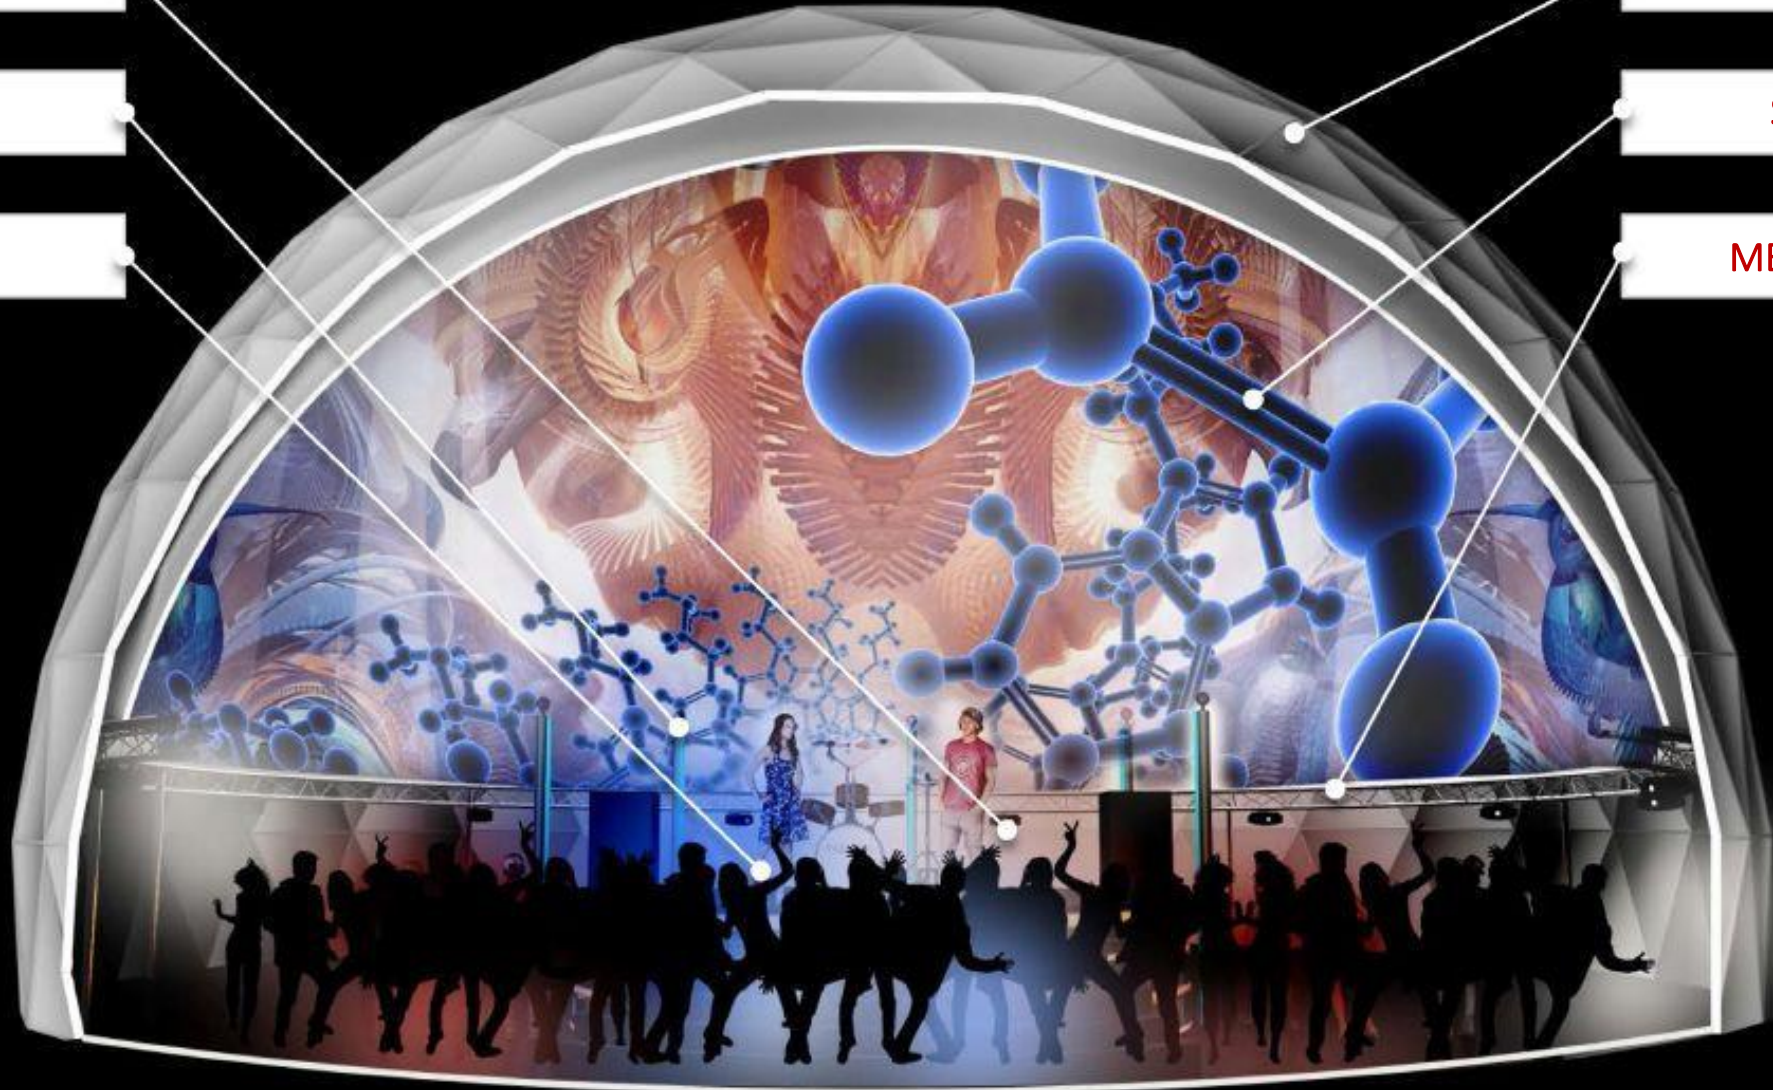

DOME SHOW

The key idea of the Damian Force Dome Show 360 is a journey through the human senses and thoughts. Each organ is a new emotional scene revealing the deep, reflected in the graphic world of music passing through every person.

VIDEO LINK

<https://youtu.be/XR9hwwuyq4s>

AMAZING VIZUAL 3D SHOW

Now you are starting to dig it.
But it's just the beginning – a tiny part of Damian
Force Dome Show 360

Imagine bright surrealistic patterns rushing through your body in pulsating waves

Picture dark cyberpunk landscapes mutating into colorful underwater worlds before your very eyes

STAGE DOME SECTION

PROJECTORS

LIGHTNING

STAGE

COVER

SCREEN

METAL TRUSS

DOMESHOW BY DAMIAN FORCE

Embrace ever-changing
vision of the future

DOMESHOW BY DAMIAN FORCE

**BRANDING BY
SPONSORS OF THE
DOME SHOW**

The dreamlike realm of
sound and light

Step inside the 82-ft-wide and 47-ft-high Dome to get a complete experience!