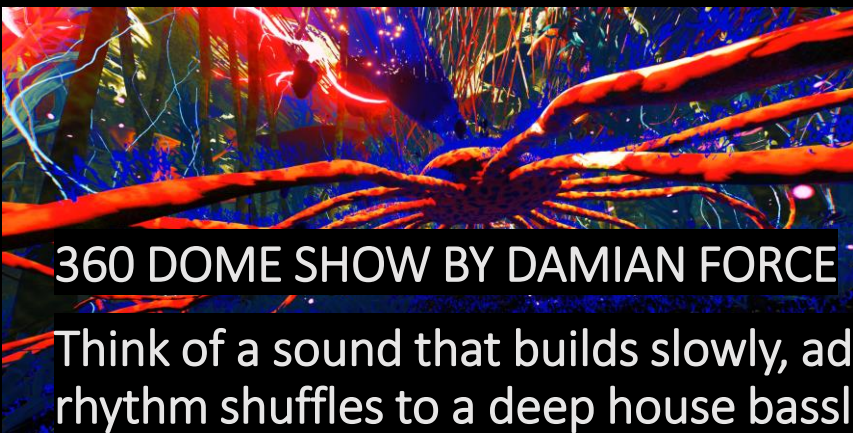

DOME SHOW

The key idea of the Damian Force Dome Show 360 is a journey through the human senses and thoughts. Each organ is a new emotional scene revealing the deep, reflected in the graphic world of music passing through every person.

The full dome modification of Damian Force Dome Show 360 is a complete immersion in the world of virtual reality without 3D glasses, an immersive show, to participate in which, you just need to walk into the dome. The unique series of video clips created especially for the show, as well as the exclusive music material from Damian Force, combined with costumed performances create an unforgettable and recognizable atmosphere of Damian Force Dome Show 360.

WHAT IS 360 DOME?

DAMIAN FORCE

dj & producer

Damian Force Dome Show 360 combines mind-bending 3D visual art with stage performances of costume dancers and live sets of international producer and DJ Damian Force

360 DOME SHOW BY DAMIAN FORCE

Think of a sound that builds slowly, adding layers of cosmic melody as the rhythm shuffles to a deep house bassline

COSTUME SHOW

Riding through the storm of fierce creative energy