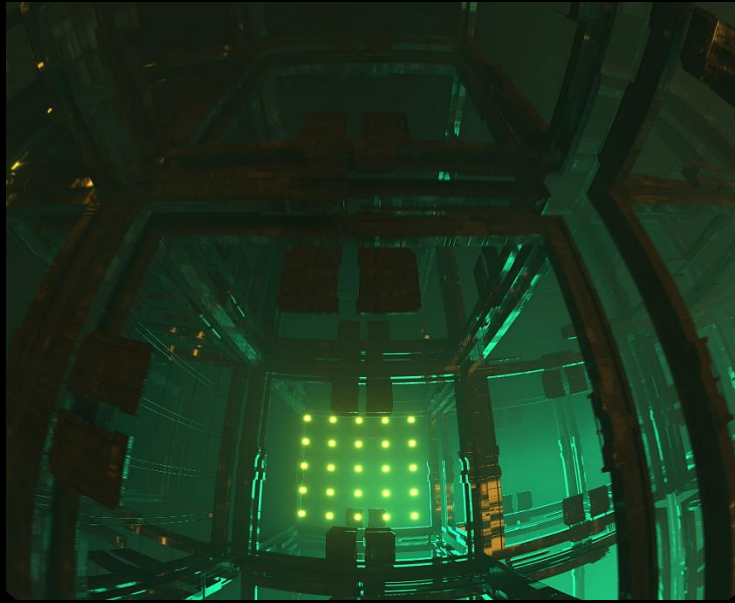

DOME SHOW

The key idea of the Damian Force Dome Show 360 is a journey through the human senses and thoughts. Each organ is a new emotional scene revealing the deep, reflected in the graphic world of music passing through every person.

The dome modification is a harmonious combination of stage performances: MC, costumed dancers or vocalists - and an immersive show under the dome, written by Damian Force and his international team of graphic designers.

The full dome modification of Damian Force Dome Show 360 is a complete immersion in the world of virtual reality without 3D glasses, an immersive show, to participate in which, you just need to walk into the dome. The unique series of video clips created especially for the show, as well as the exclusive music material from Damian Force, combined with costumed performances create an unforgettable and recognizable atmosphere of Damian Force Dome Show 360.

WHAT IS 360 DOME?

DAMIAN FORCE

dj & producer

Damian Force Dome Show 360 combines mind-bending 3D visual art with stage performances of costume dancers and live sets of international producer and DJ Damian Force