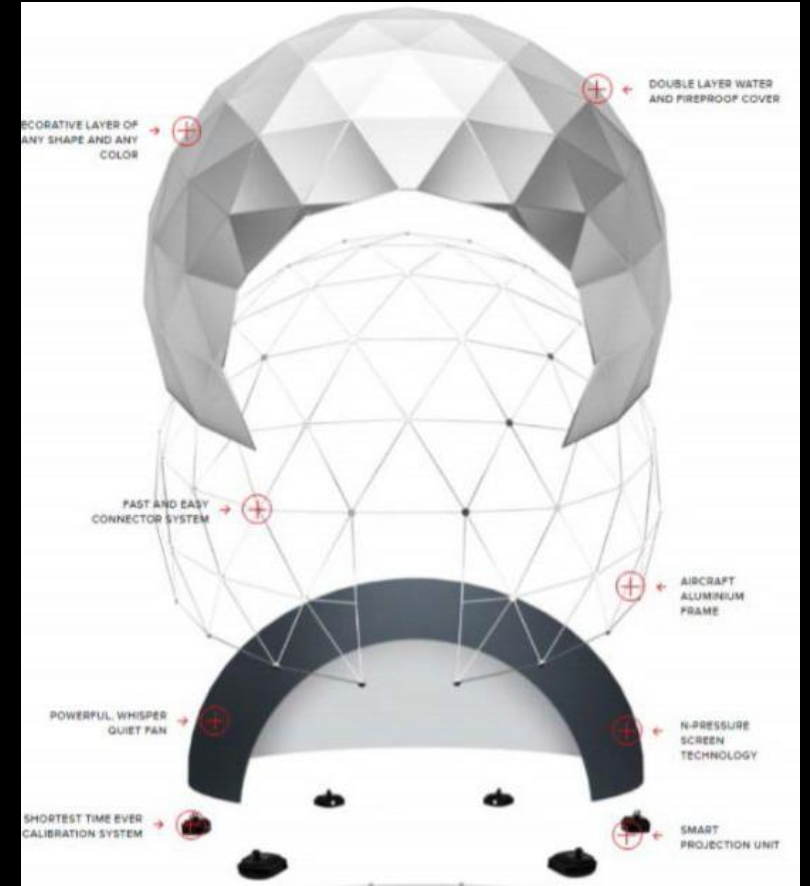

VIDEO LINK

<https://youtu.be/XR9hwwuyq4s>

AMAZING VIZUAL 3D SHOW

Now you are starting to dig it.
But it's just the beginning – a tiny part of Damian
Force Dome Show 360

Imagine bright surrealistic patterns rushing through your body in pulsating waves

Picture dark cyberpunk landscapes mutating into colorful underwater worlds before your very eyes

STAGE DOME SECTION

PROJECTORS

LIGHTNING

STAGE

COVER

SCREEN

METAL TRUSS

DOMESHOW BY DAMIAN FORCE

Embrace ever-changing
vision of the future

DOMESHOW BY DAMIAN FORCE

**BRANDING BY
SPONSORS OF THE
DOME SHOW**

The dreamlike realm of
sound and light

Step inside the 82-ft-wide and 47-ft-high Dome to get a complete experience!

Dome

Diameter – 25 m (82 ft)
Height – 14.5 m (47.5 ft)
Floor area – 490 sq.m (5274 sq.ft)
Weight – 5100 kg (11243 lbs)

Capacity

Standing – 1000 people

Projection system(indoor):

Projectors – 8 Full HD
Resolution – 4K