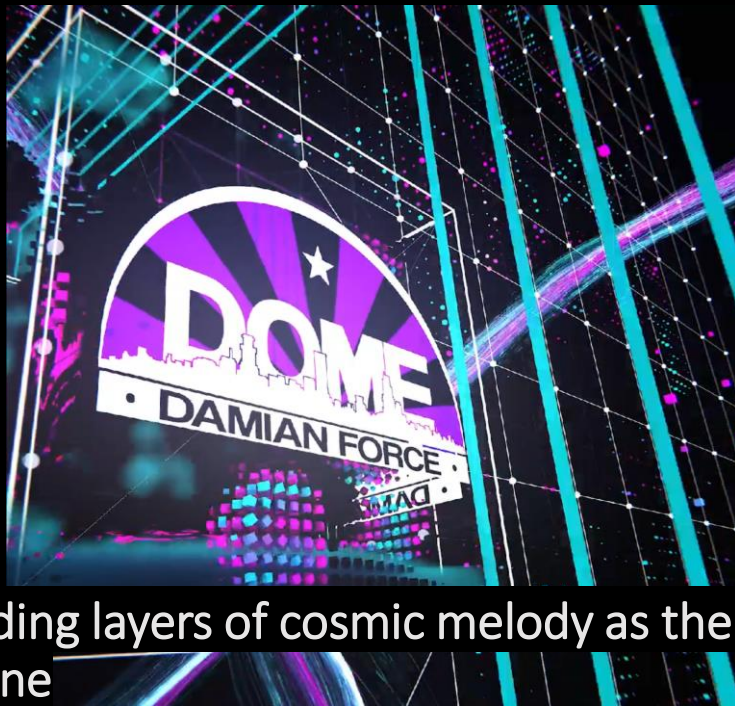

DOME SHOW

The key idea of the Damian Force Dome Show 360 is a journey through the human senses and thoughts. Each organ is a new emotional scene revealing the deep, reflected in the graphic world of music passing through every person.

The dome modification is a harmonious combination of stage performances: MC, costumed dancers or vocalists - and an immersive show under the dome, written by Damian Force and his international team of graphic designers.

The full dome modification of Damian Force Dome Show 360 is a complete immersion in the world of virtual reality without 3D glasses, an immersive show, to participate in which, you just need to walk into the dome. The unique series of video clips created especially for the show, as well as the exclusive music material from Damian Force, combined with costumed performances create an unforgettable and recognizable atmosphere of Damian Force Dome Show 360.

WHAT IS 360 DOME?

DAMIAN FORCE

dj & producer

Damian Force Dome Show 360 combines mind-bending 3D visual art with stage performances of costume dancers and live sets of international producer and DJ Damian Force