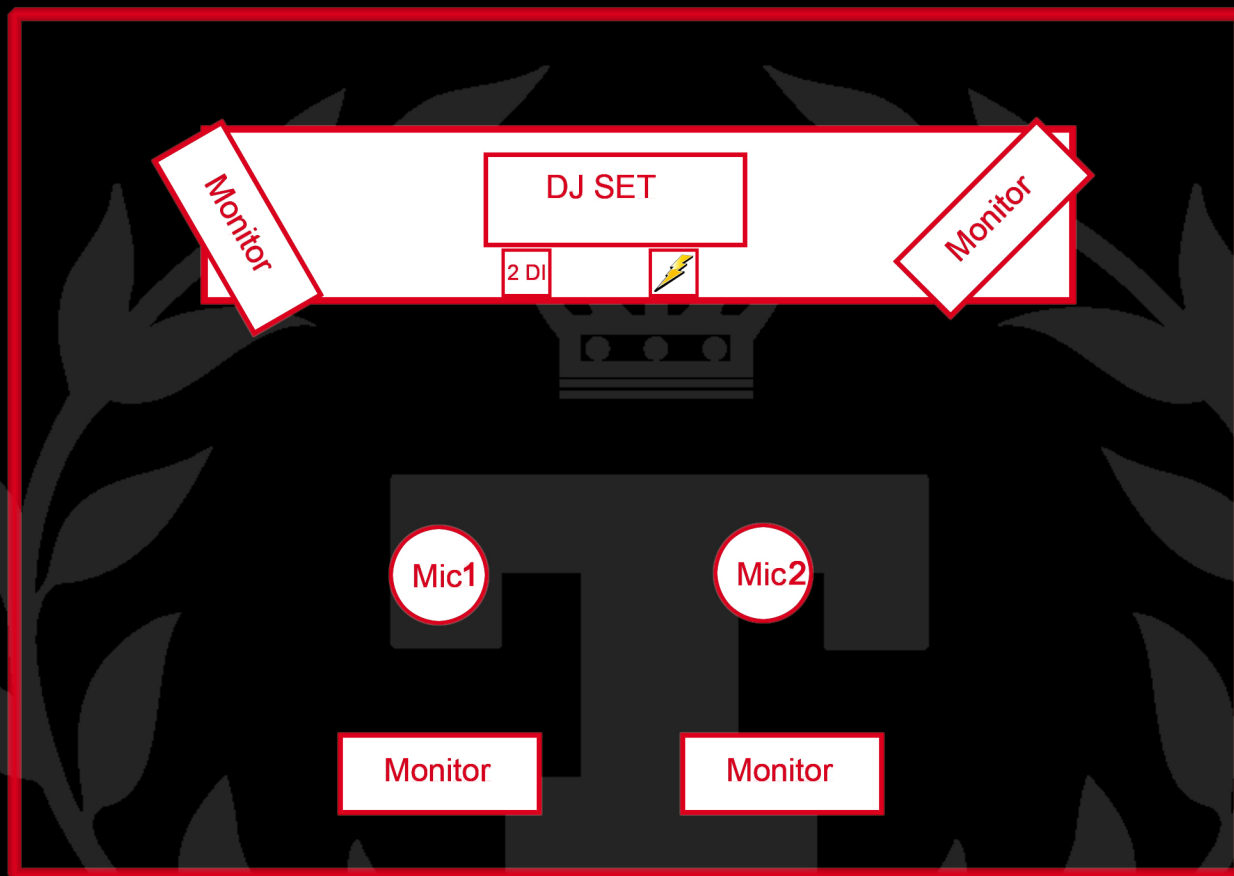

TECHNICAL RIDER T THE BOSS

BAND MEMBERS:

T the Boss (Rap)
Maniak (Rap)
DJ Scorpion (DJ)
StA (DJ)
Flash Films (Camera)
Vanessa Rossi (Merchandiser)

CATERING:

Warm Meals for the whole band
enough water bottles for the stage
some cold beers are always welcome

STAGE SETUP:

Input List:

1. DJ L / D.I.
2. DJ R / D.I.
3. Vocals 1 / SM 58
4. Vocals 2 / SM 58

We Have:

- 1 * DJ-Set
- 1 * Banner (240*90 cm)

We Need:

- 2 * Wireless Mic (Shure SM58 or similar)
- 2 * D.I. Box
- 4 * Monitor Wedge
- 1 * Table or Riser (at least 200*80cm)
- 6 * Electric Plug

WE DON'T HAVE A SOUND OR LIGHT TECHNICIAN!

STAGE PLOT:

Stage Dimensions: at least 5*3 meters

CONTACT:

Rafael Possing
107, route de Diekirch
L- Helmsange
Tel: 621 180 792
Mail: info@t-the-boss.com

TECHNICAL CONTACT: