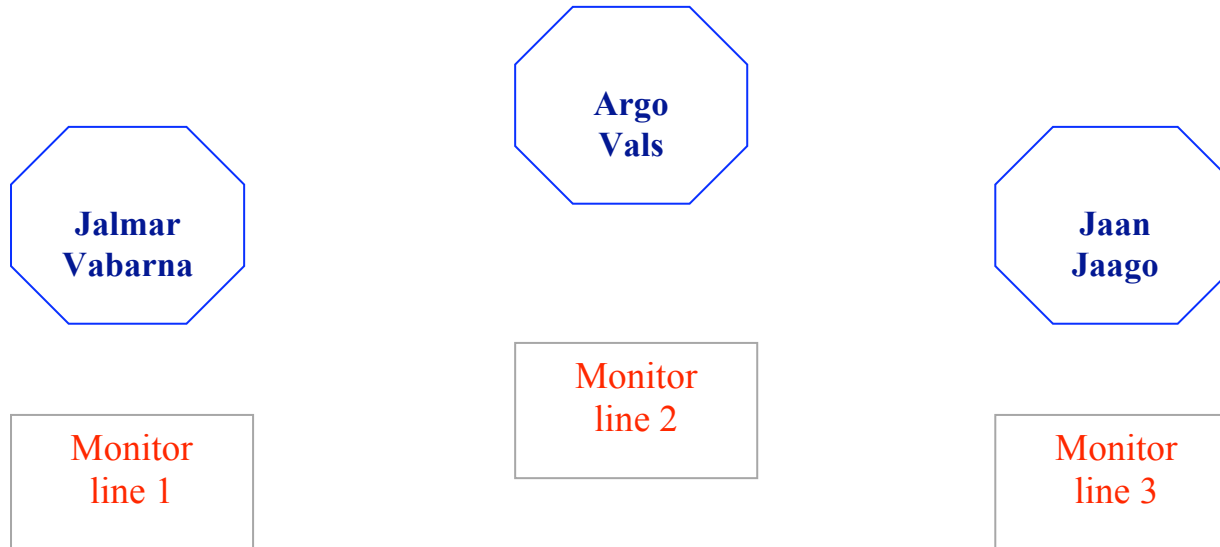

VILJANDI GUITAR TRIO

TECHNICAL RIDER PAGE 1/2

Audience

VILJANDI GUITAR TRIO

TECHNICAL RIDER PAGE 2/2

Member	Instrument	Input
Jalmar Vabarna	Acoustic guitar	di-box
Argo Vals	Acoustic guitar	di-box
Jaan Jaago	Acoustic guitar	di-box
	Vocal	Shure sm 58

Technical needs:

- Soundcheck time – 30 min.
- PA system.
- Mixing console.
- XLR cables.
- Feeder cables.
- 3 x active DI-box.
- 3 monitors in 3 different lines.

Contact:

Jalmar Vabarna

mail: jalmar.vabarna@gmail.com